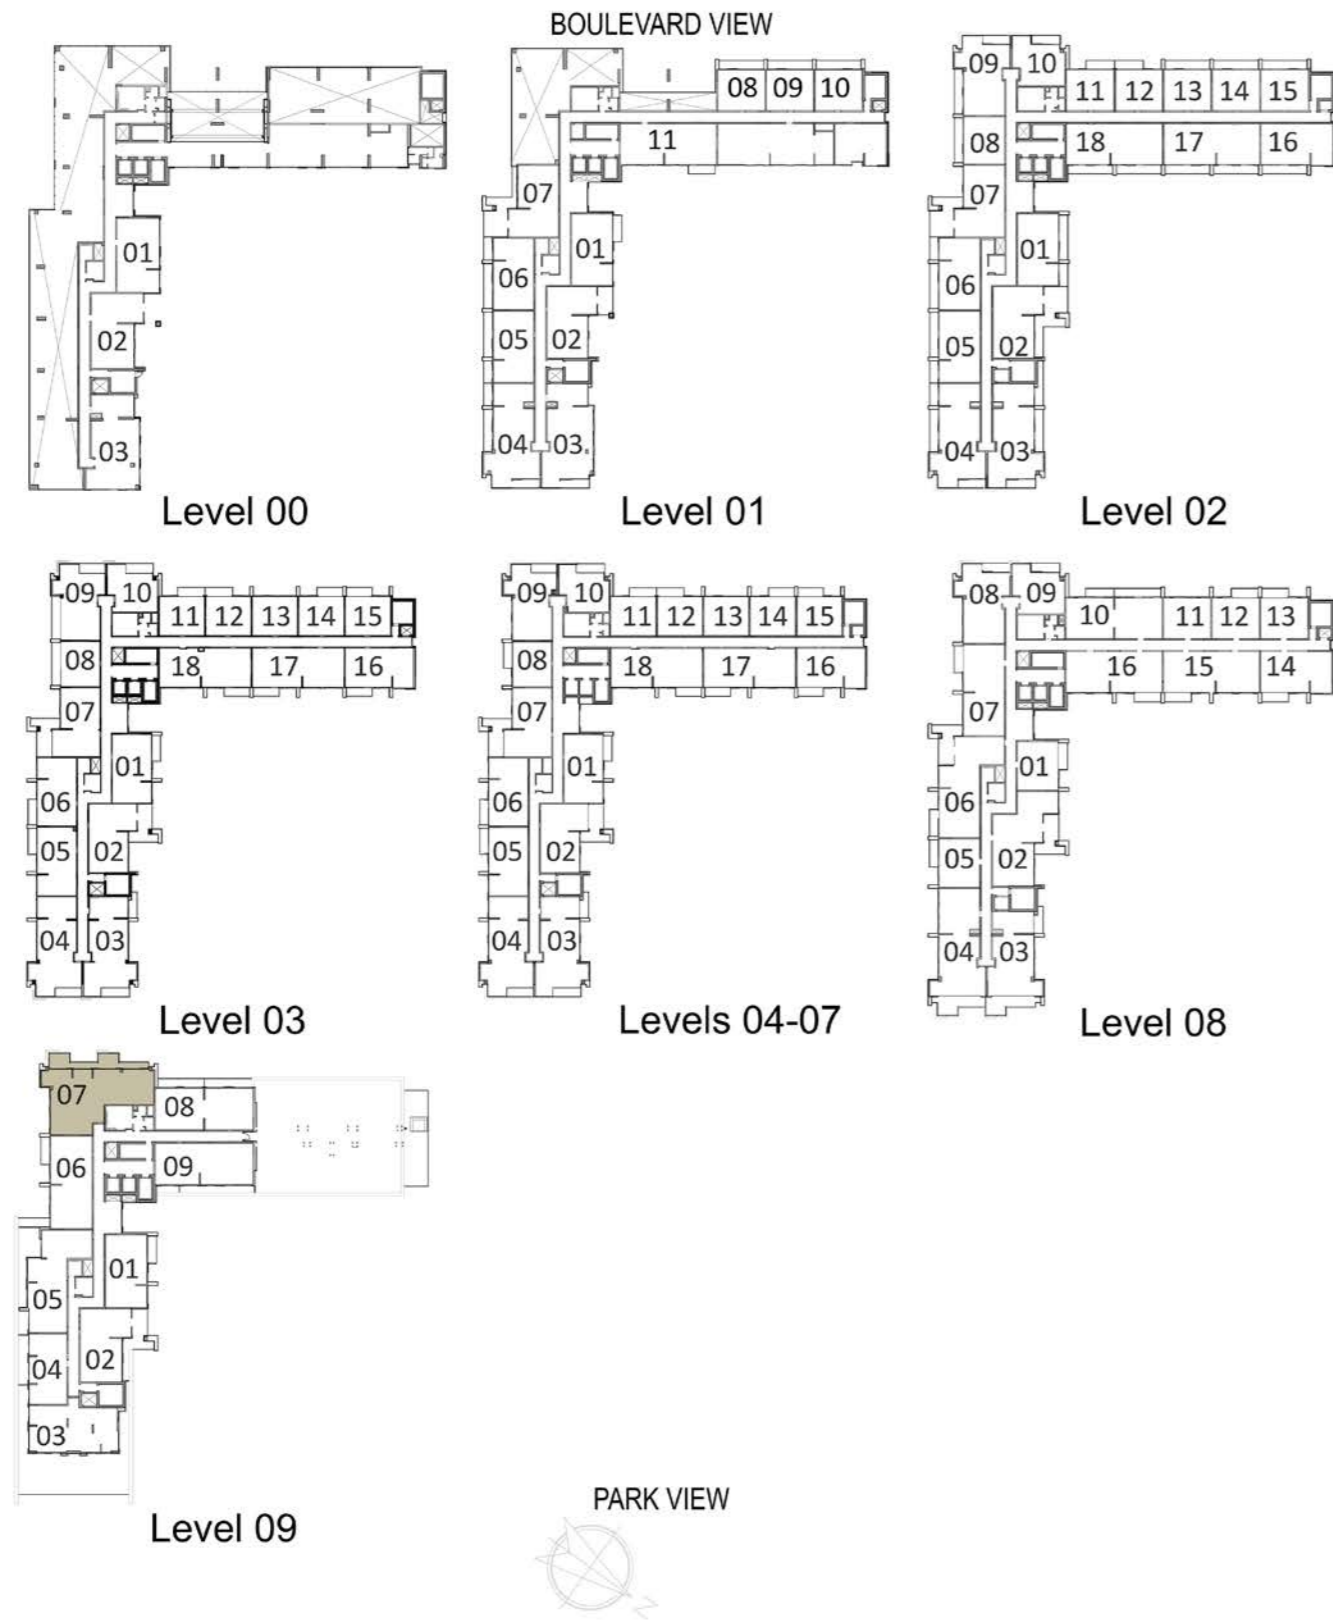

3 BEDROOM - T5

BLOCK A

LEVELS	UNITS
09	A-907

SUITE AREA
1695 sq.ft. / 157.52 sq.m.

TERRACE AREA
330 sq.ft. / 30.62 sq.m.

TOTAL AREA
2025 sq.ft. / 188.14 sq.m.