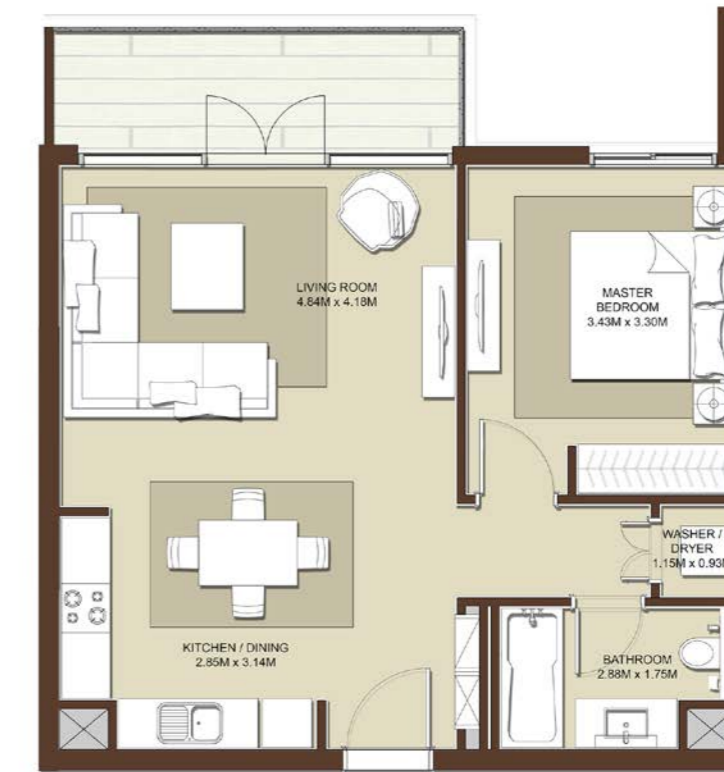

# ACACIA

---

FLOOR PLAN

1 BEDROOM - T1

BLOCK A

LEVELS	UNITS
01	A-108, A-109
02	A-208, A-213, A-214
03	A-308

SUITE AREA  
665 Sq.ft. / 61.8 Sq.m.

TERRACE AREA  
129 Sq.ft. / 12 Sq.m.

SUITE AREA

670 Sq.ft. / 62.3 Sq.m.

TERRACE AREA

77 Sq.ft. / 7.18 Sq.m.

TERRACE AREA (Lvl 2-7, units 11)

83 Sq.ft. / 7.74 Sq.m.

TOTAL AREA

747-753 Sq.ft. / 69.48-70.04 Sq.m.

1 BEDROOM - T1

BLOCK A

LEVELS	UNITS
03	A-313
04	A-413
05	A-513
06	A-613
07	A-713
08	A-811

SUITE AREA  
665 Sq.ft. / 61.8 Sq.m.

TERRACE AREA  
0 Sq.ft. / 0 Sq.m.

TOTAL AREA  
665 Sq.ft. / 61.8 Sq.m.

1 BEDROOM - T3

BLOCK A

LEVELS	UNITS
02	A-210
03	A-310
04	A-410
05	A-510
06	A-610
07	A-710
08	A-809

SUITE AREA  
738 Sq.ft. / 68.63 Sq.m.

TERRACE AREA  
87 Sq.ft. / 8.09 Sq.m.

TOTAL AREA  
825 Sq.ft. / 76.73 Sq.m.

1 BEDROOM - T4