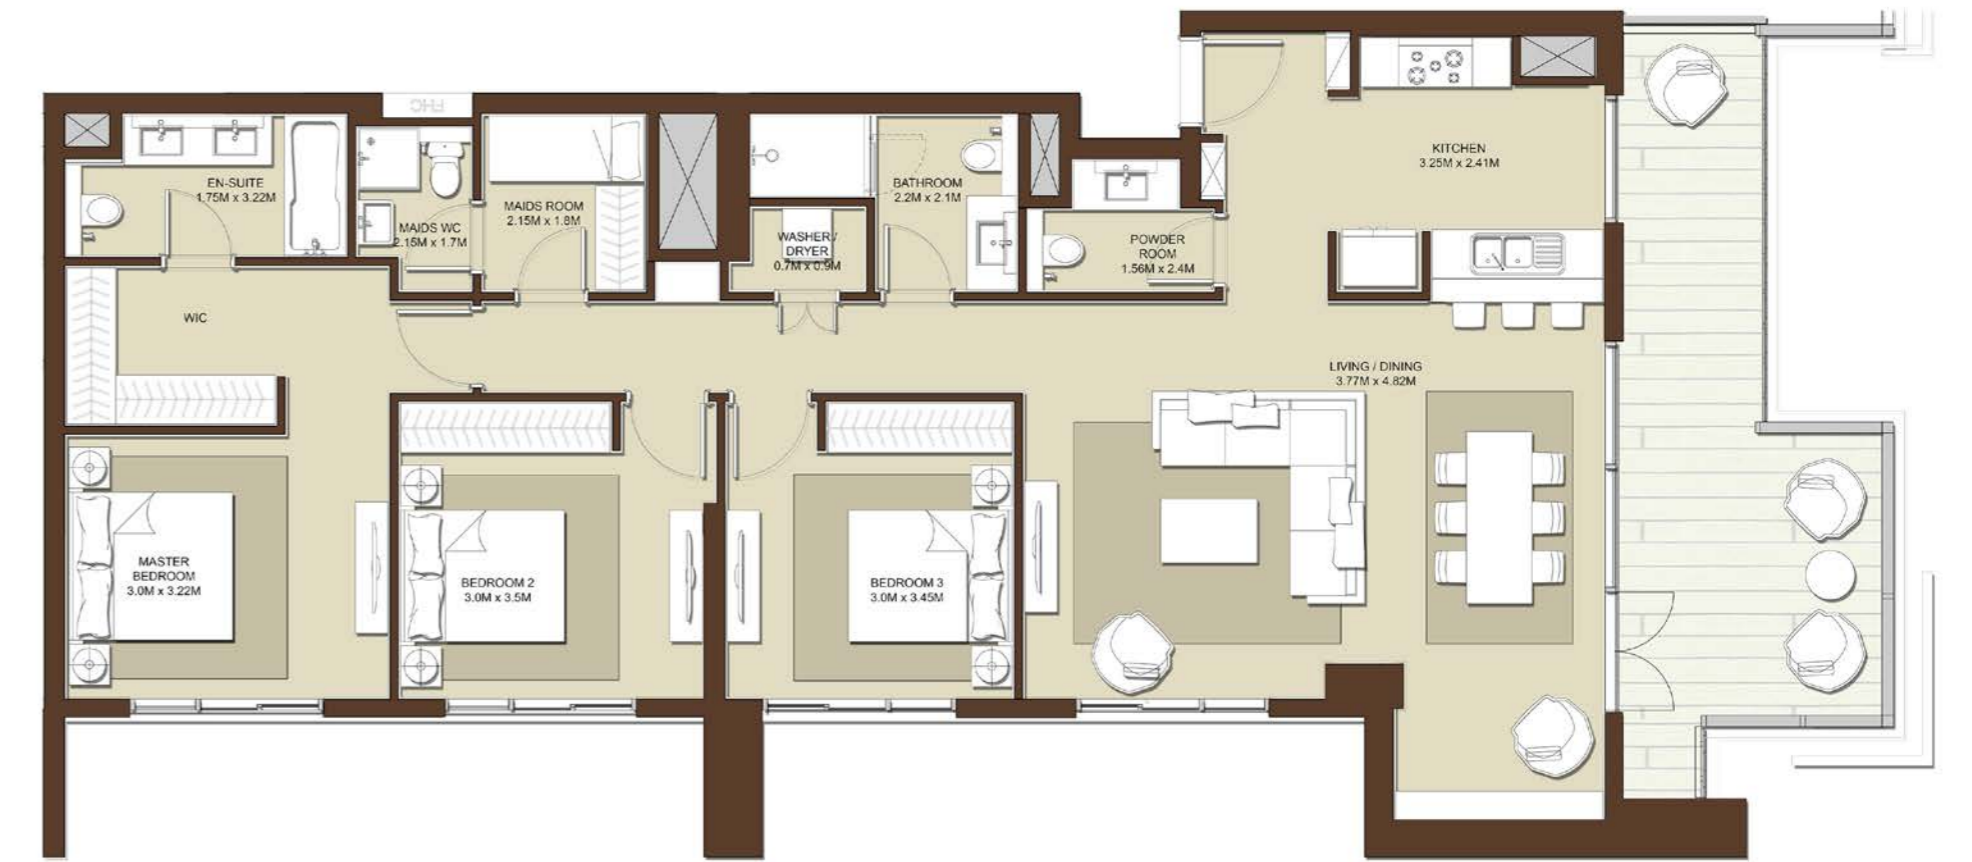

**3 BEDROOM - T4**

**BLOCK A**

LEVELS	UNITS
08	A-804

SUITE AREA  
1570 Sq.ft. / 145.91 Sq.m.

TERRACE AREA  
236 Sq.ft. / 21.98 Sq.m.

TOTAL AREA  
1807 Sq.ft. / 167.89 Sq.m.

3 BEDROOM - T5

BLOCK A