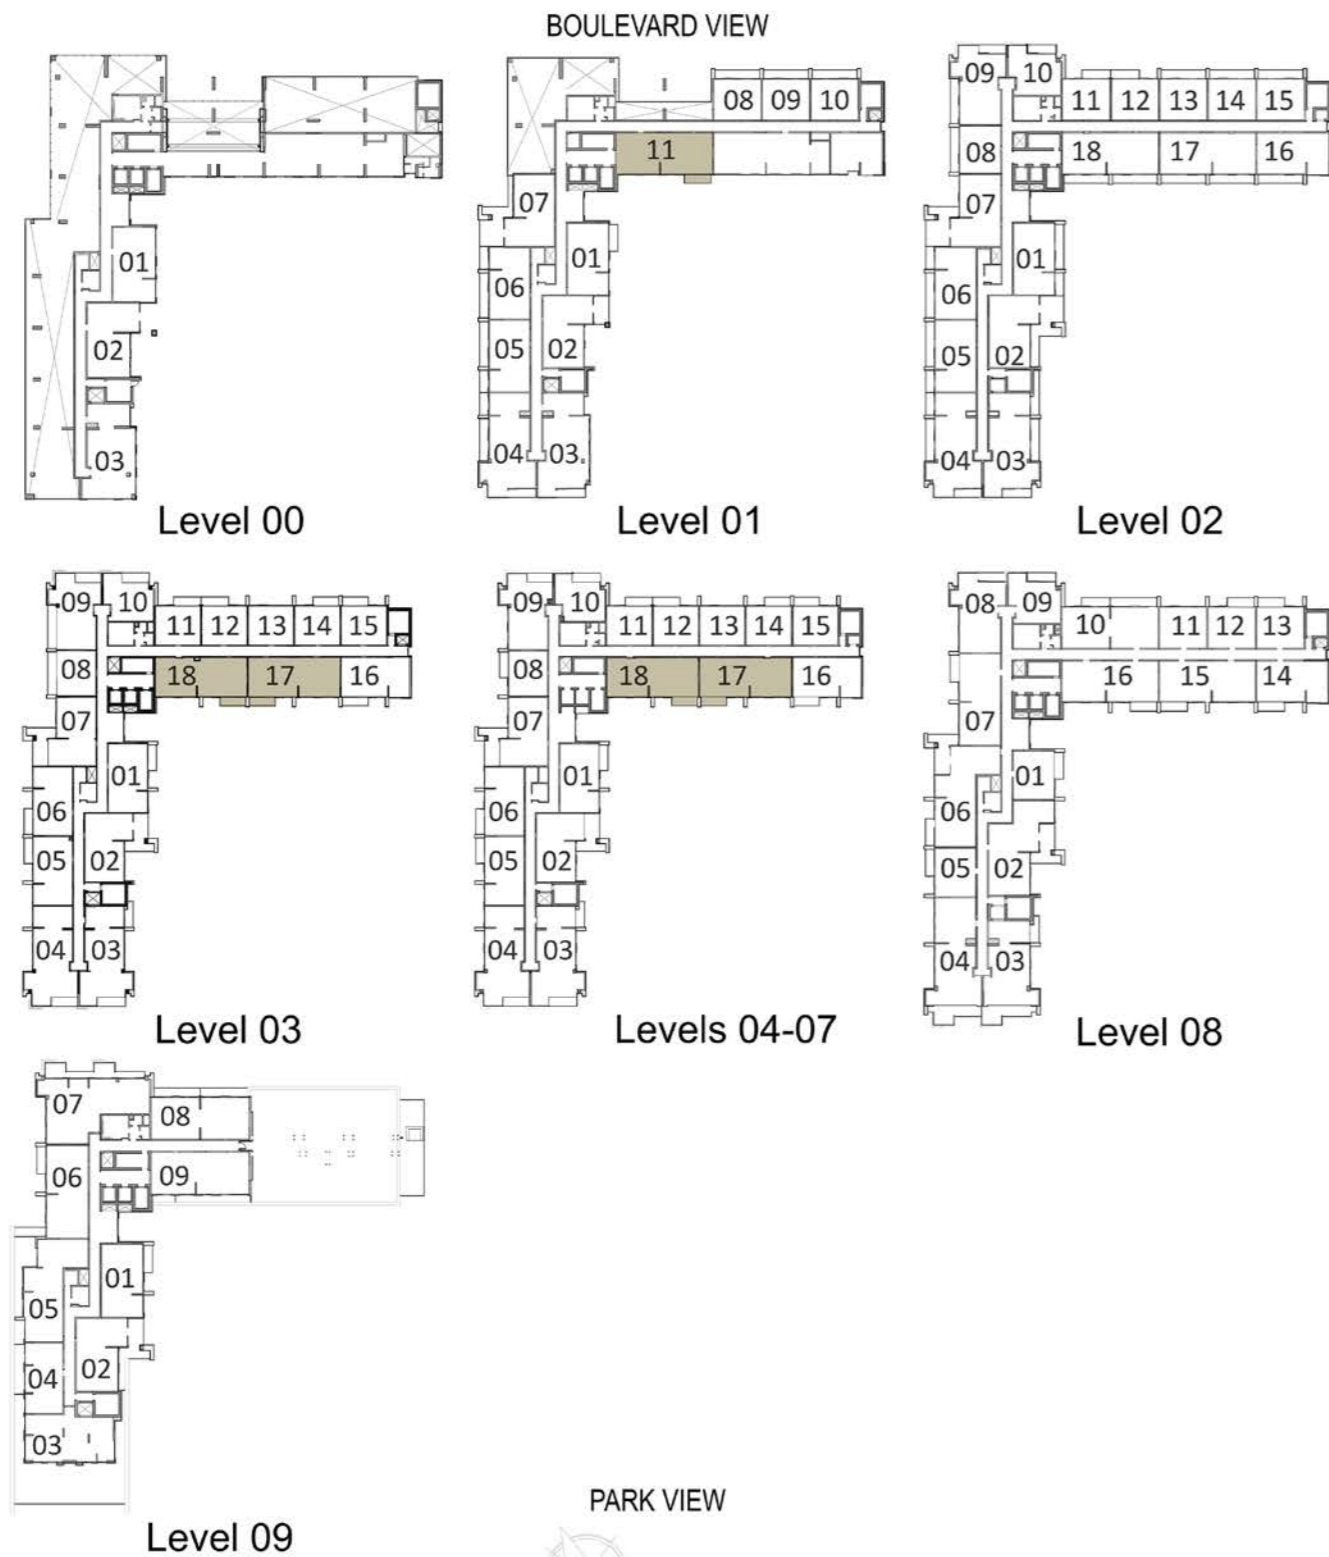

3 BEDROOM - T1

BLOCK A

LEVELS	UNITS
03	A-317
04	A-417
05	A-517
06	A-617
07	A-717

SUITE AREA
1323 Sq.ft. / 122.87 Sq.m.

TERRACE AREA
77 Sq.ft. / 7.18 Sq.m.

TOTAL AREA
1400 Sq.ft. / 130.05 Sq.m.

LEVELS	UNITS
01	A-111
03	A-318
04	A-418
05	A-518
06	A-618
07	A-718

SUITE AREA
1334 Sq.ft. / 124.00 Sq.m.

TERRACE AREA
76 Sq.ft. / 7.12 Sq.m.

TOTAL AREA
1411 Sq.ft. / 131.12 Sq.m.