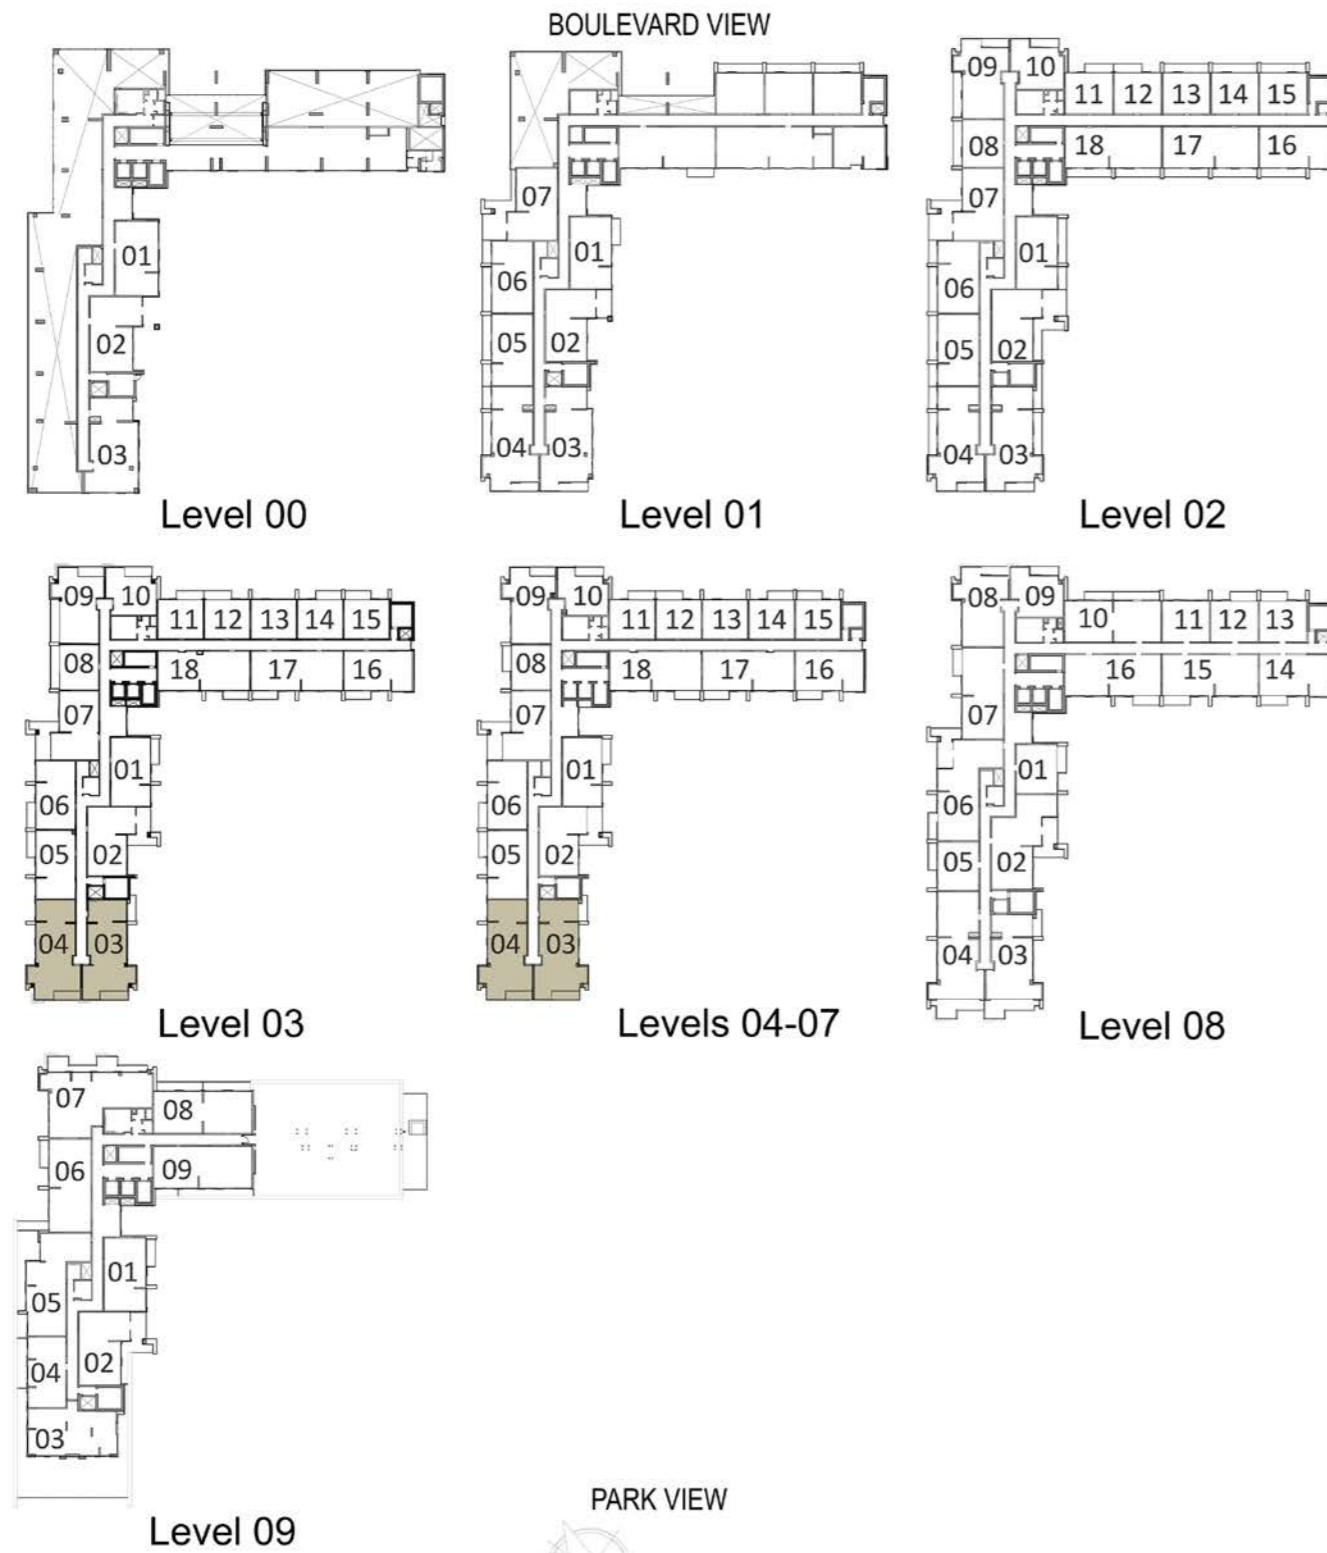

3 BEDROOM - T2

BLOCK A

LEVELS	UNITS
03	A-303
04	A-403
05	A-503
06	A-603
07	A-703

SUITE AREA
1475 Sq.ft. / 137.04 Sq.m.

TERRACE AREA
148 Sq.ft. / 13.79 Sq.m.

TOTAL AREA
1623 Sq.ft. / 150.83 Sq.m.

LEVELS	UNITS
03	A-304
04	A-404
05	A-504
06	A-604
07	A-704

SUITE AREA
1469 Sq.ft. / 136.56 Sq.m.

TERRACE AREA
82 Sq.ft. / 7.58 Sq.m.

TOTAL AREA
1551 Sq.ft. / 144.14 Sq.m.