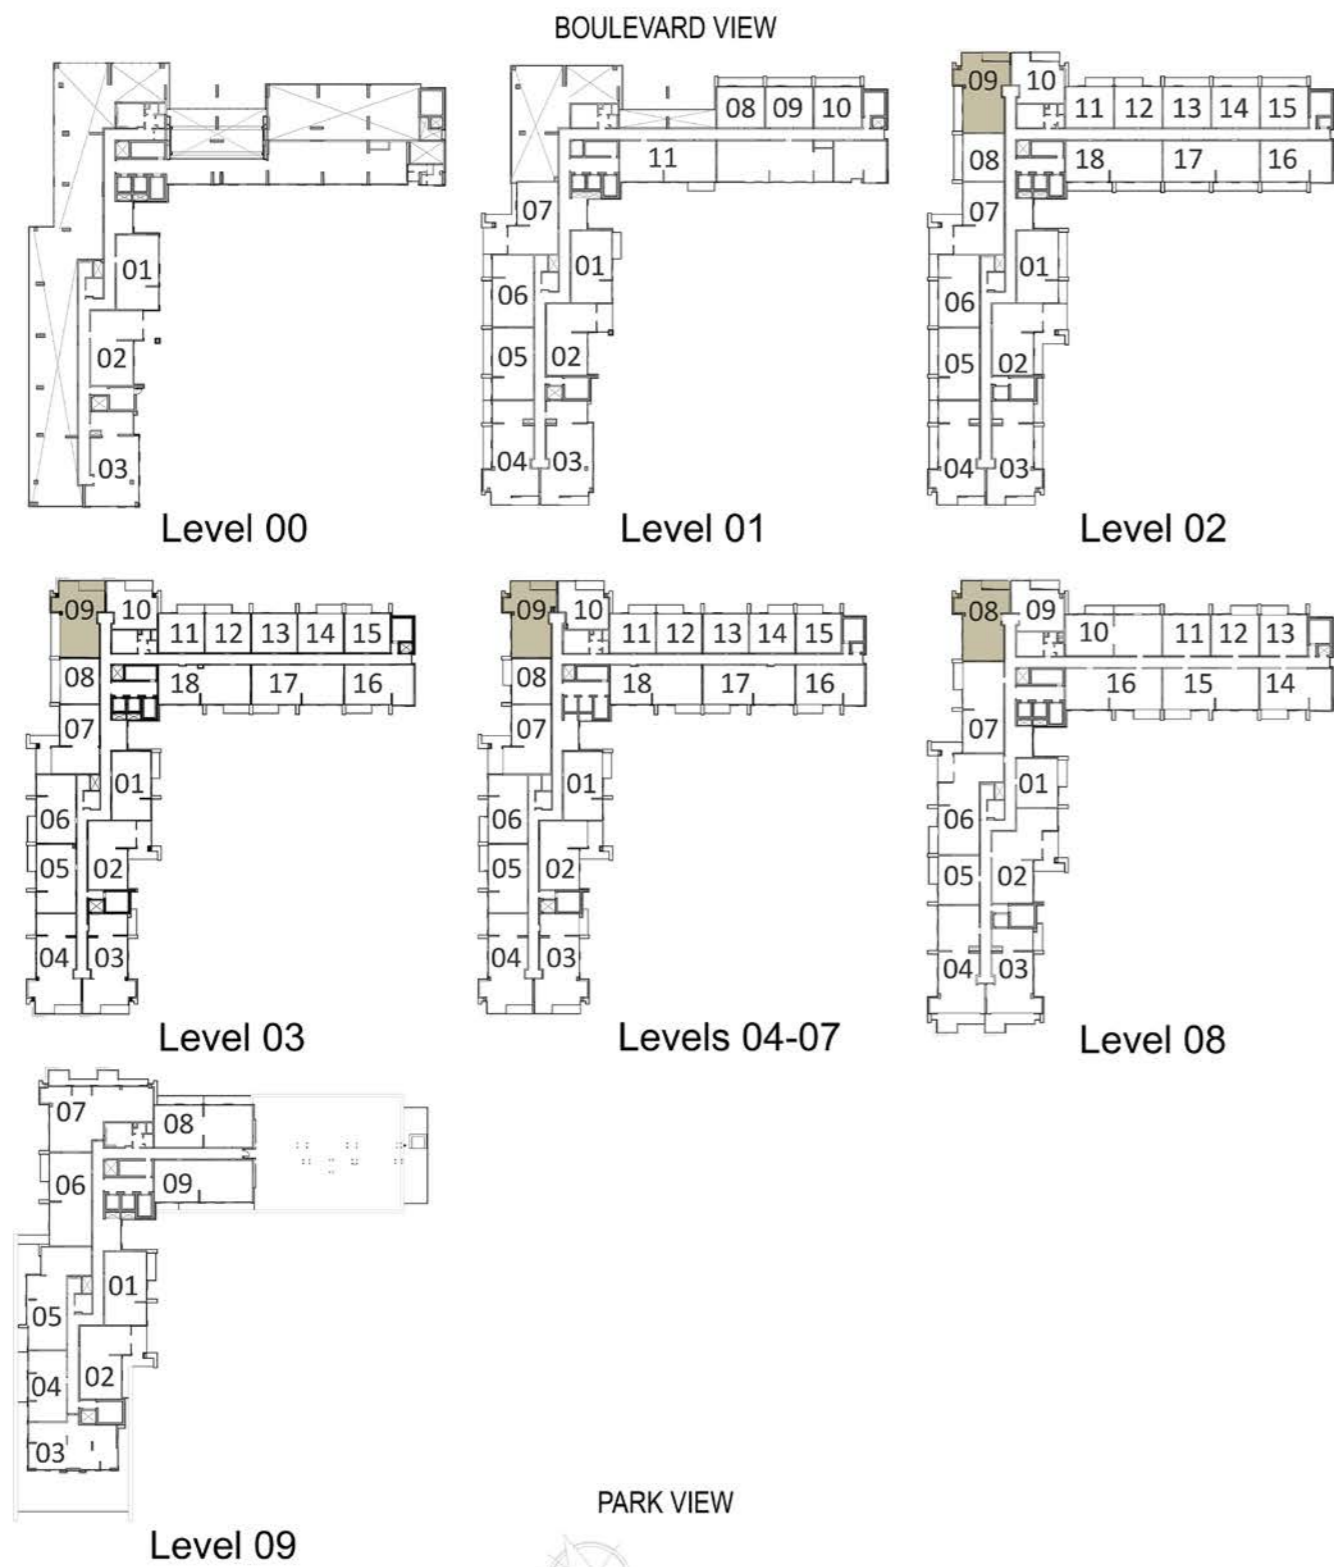

2 BEDROOM - T3

BLOCK A

LEVELS	UNITS
02	A-209
03	A-309

SUITE AREA
1130 Sq.ft. / 105.02 Sq.m.

TERRACE AREA
216 Sq.ft. / 20.08 Sq.m.

TOTAL AREA
1346 Sq.ft. / 125.10 Sq.m.

LEVELS	UNITS
04	A-409
05	A-509
06	A-609
07	A-709
08	A-808

SUITE AREA
1131 Sq.ft. / 105.16 Sq.m.

TERRACE AREA
82 Sq.ft. / 7.65 Sq.m.

TOTAL AREA
1214 Sq.ft. / 112.81 Sq.m.