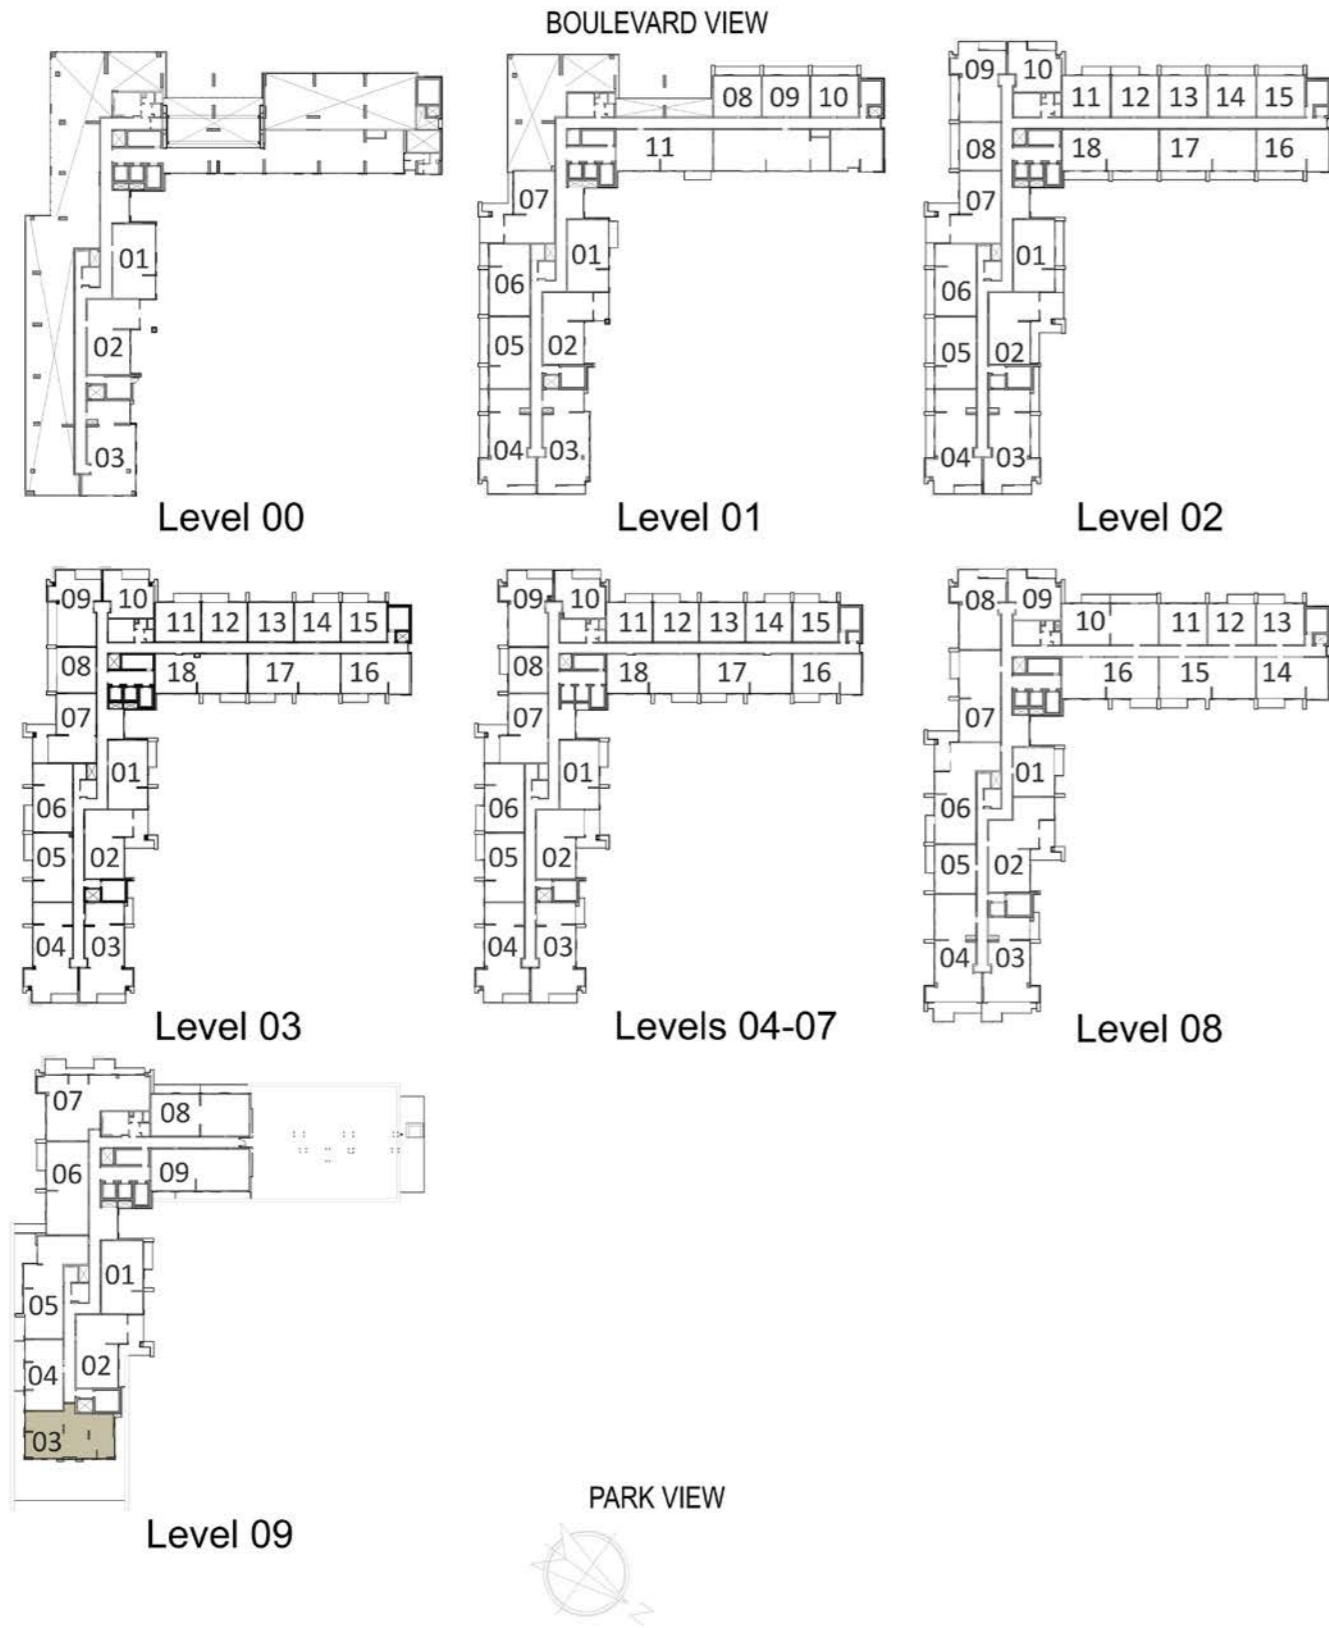

3 BEDROOM - T11

BLOCK A

LEVELS	UNITS
09	A-903
SUITE AREA 1380 Sq.ft. / 128.29 Sq.m.	
TERRACE AREA 1893 Sq.ft. / 175.89 Sq.m.	
TOTAL AREA 3274 Sq.ft. / 304.18 Sq.m.