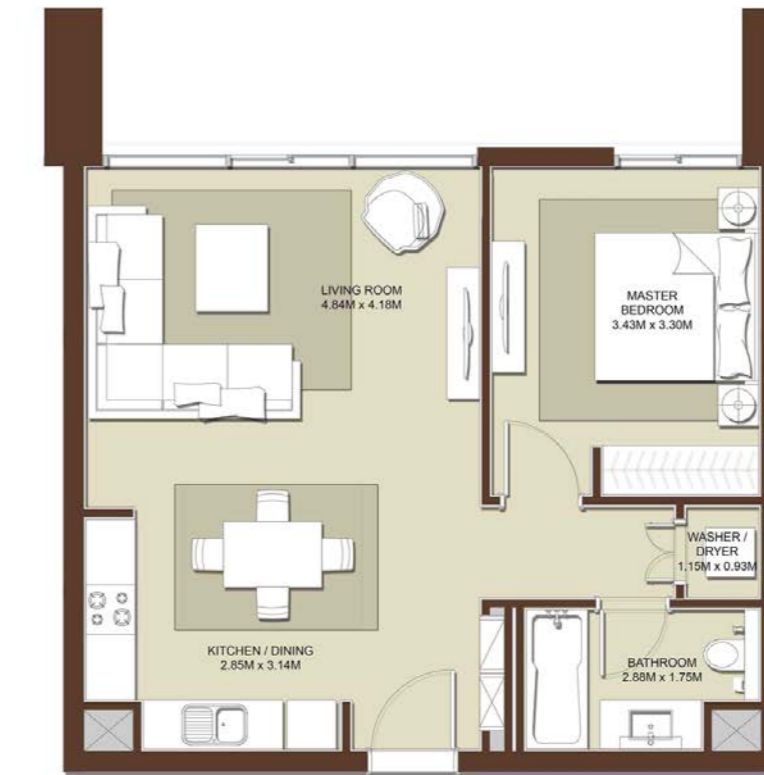

SUITE AREA

670 Sq.ft. / 62.3 Sq.m.

TERRACE AREA

77 Sq.ft. / 7.18 Sq.m.

TERRACE AREA (Lvl 2-7, units 11)

83 Sq.ft. / 7.74 Sq.m.

TOTAL AREA

747-753 Sq.ft. / 69.48-70.04 Sq.m.

1 BEDROOM - T1

BLOCK A

LEVELS	UNITS
03	A-313
04	A-413
05	A-513
06	A-613
07	A-713
08	A-811

SUITE AREA  
665 Sq.ft. / 61.8 Sq.m.

TERRACE AREA  
0 Sq.ft. / 0 Sq.m.

TOTAL AREA  
665 Sq.ft. / 61.8 Sq.m.

1 BEDROOM - T3

BLOCK A

LEVELS	UNITS
02	A-210
03	A-310
04	A-410
05	A-510
06	A-610
07	A-710
08	A-809

SUITE AREA  
738 Sq.ft. / 68.63 Sq.m.

TERRACE AREA  
87 Sq.ft. / 8.09 Sq.m.

TOTAL AREA  
825 Sq.ft. / 76.73 Sq.m.

1 BEDROOM - T4

BLOCK A

LEVELS	UNITS
08	A-801
SUITE AREA 683 Sq.ft. / 63.43 Sq.m.	
TERRACE AREA 77 Sq.ft. / 7.18 Sq.m.	
TOTAL AREA 760 Sq.ft. / 70.61 Sq.m.	

LEVELS	UNITS
08	A-805
SUITE AREA 682 Sq.ft. / 63.38 Sq.m.	
TERRACE AREA 79 Sq.ft. / 7.30 Sq.m.	
TOTAL AREA 761 Sq.ft. / 70.68 Sq.m.	