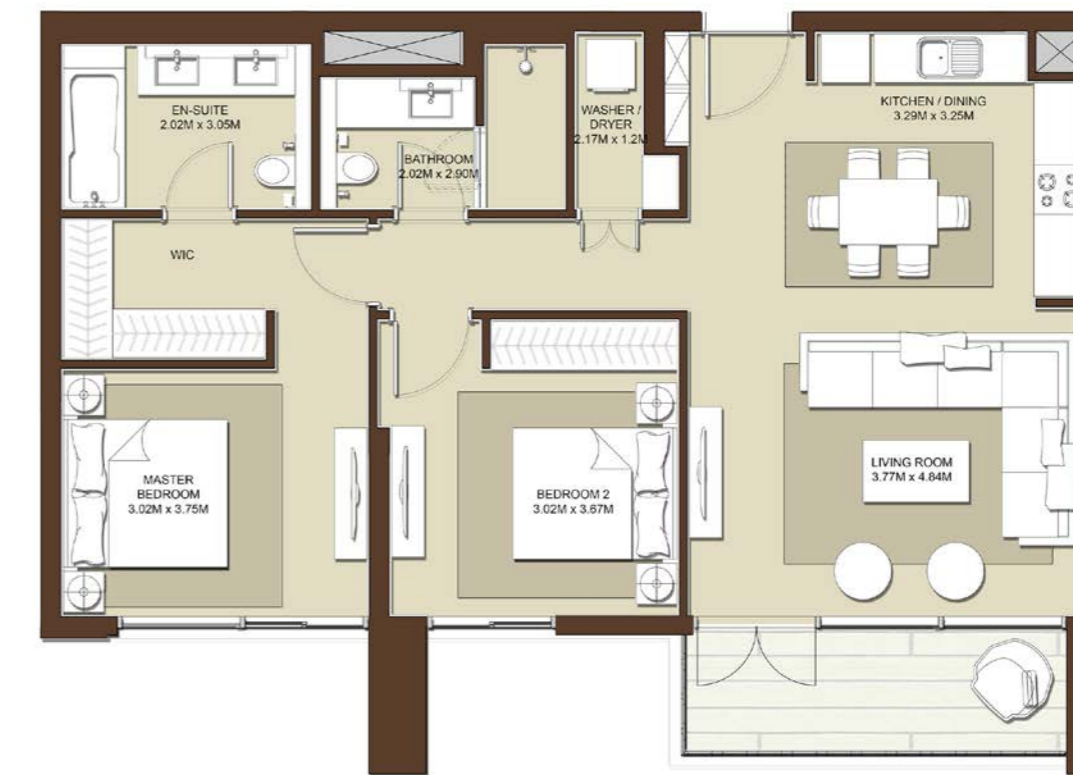

2 BEDROOM - T1

BLOCK A

LEVELS	UNITS
01	A-101
03	A-301, A-316
04	A-401, A-416
05	A-501, A-516
06	A-601, A-616
07	A-701, A-716
08	A-814
09	A-901

SUITE AREA
995 Sq.ft. / 92.5 Sq.m.

TERRACE AREA
77 Sq.ft. / 7.18 Sq.m.

TOTAL AREA
1072 Sq.ft. / 99.68 Sq.m.

LEVELS	UNITS
03	A-305, A-306
04	A-405, A-406
05	A-505, A-506
06	A-605, A-606
07	A-705, A-706

SUITE AREA
993 Sq.ft. / 92.28 Sq.m.

TERRACE AREA
79 Sq.ft. / 7.30 Sq.m.

TOTAL AREA
1072 Sq.ft. / 99.58 Sq.m.