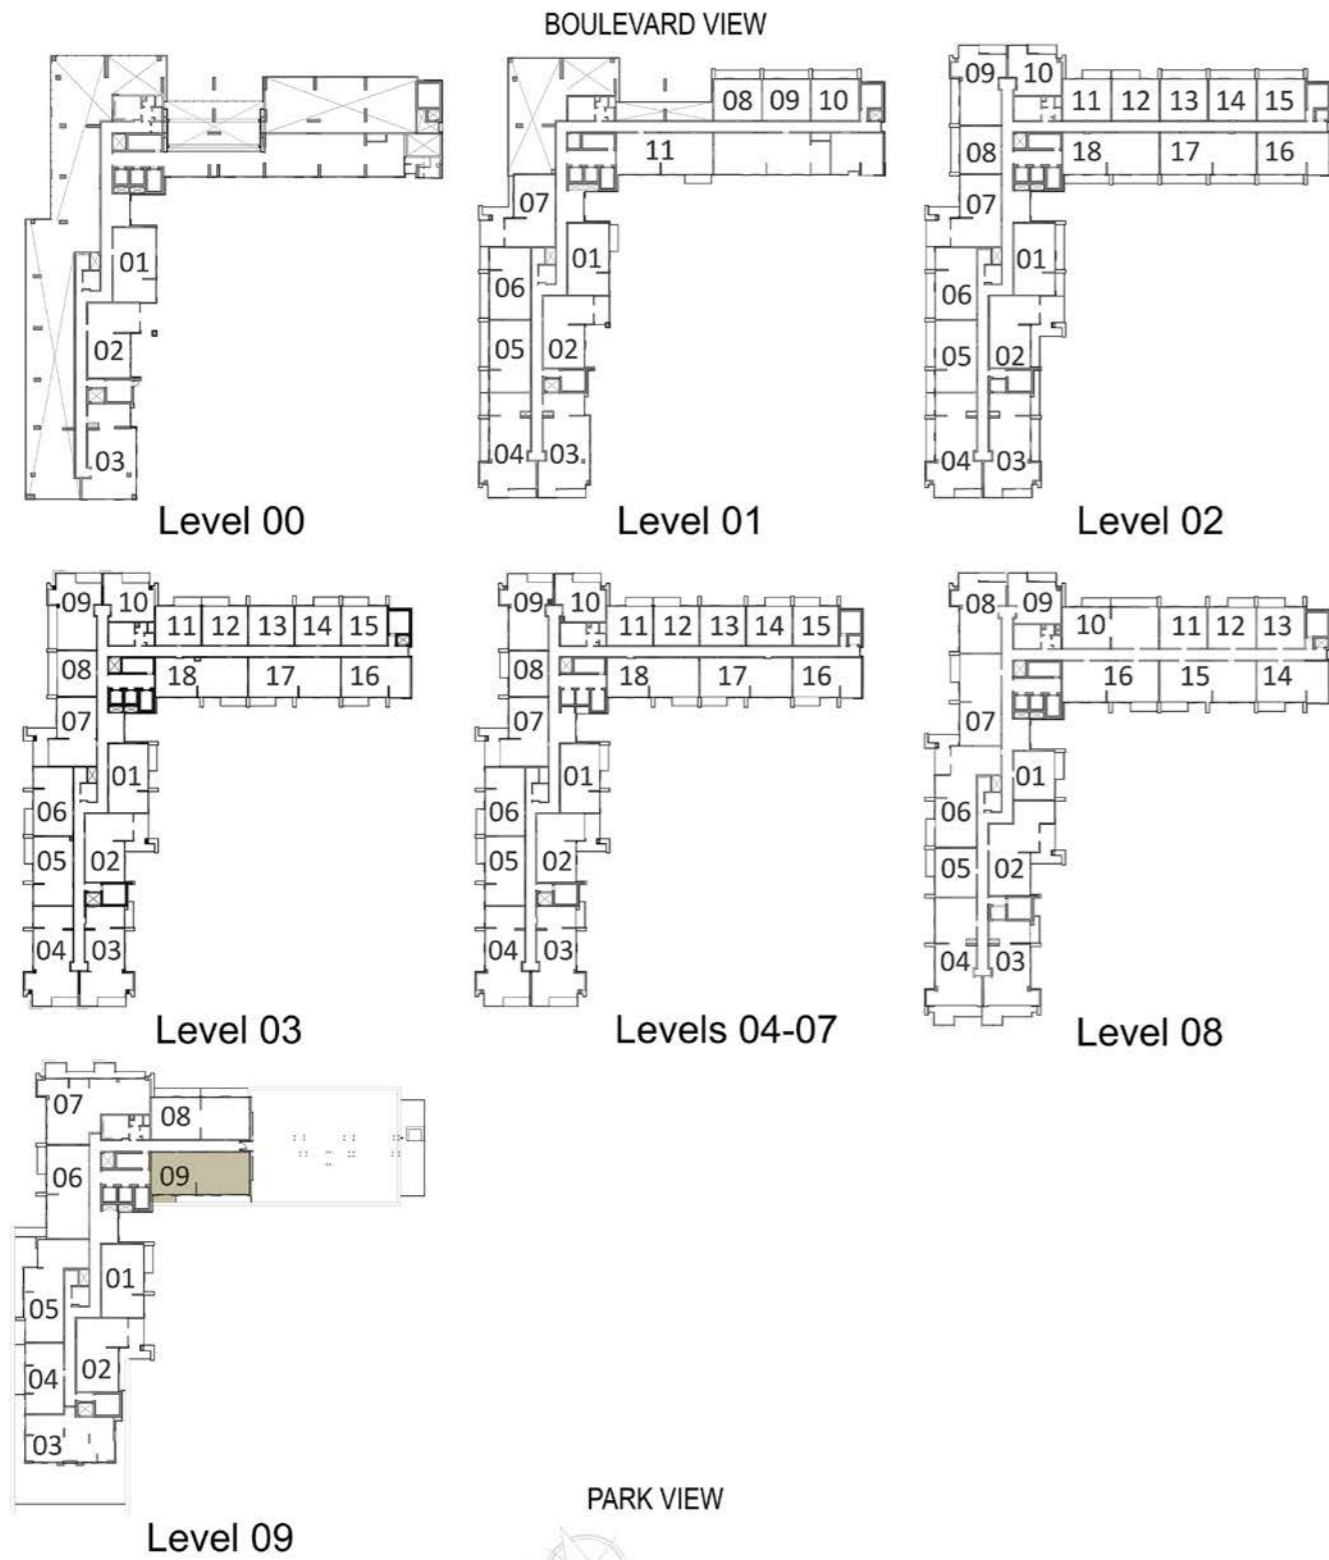

3 BEDROOM - T1B

BLOCK A

LEVELS	UNITS
09	A-909

SUITE AREA
1337 sq.ft. / 124.17 sq.m.

TERRACE AREA
285 sq.ft. / 26.51 sq.m.

TOTAL AREA
1622 sq.ft. / 150.68 sq.m.