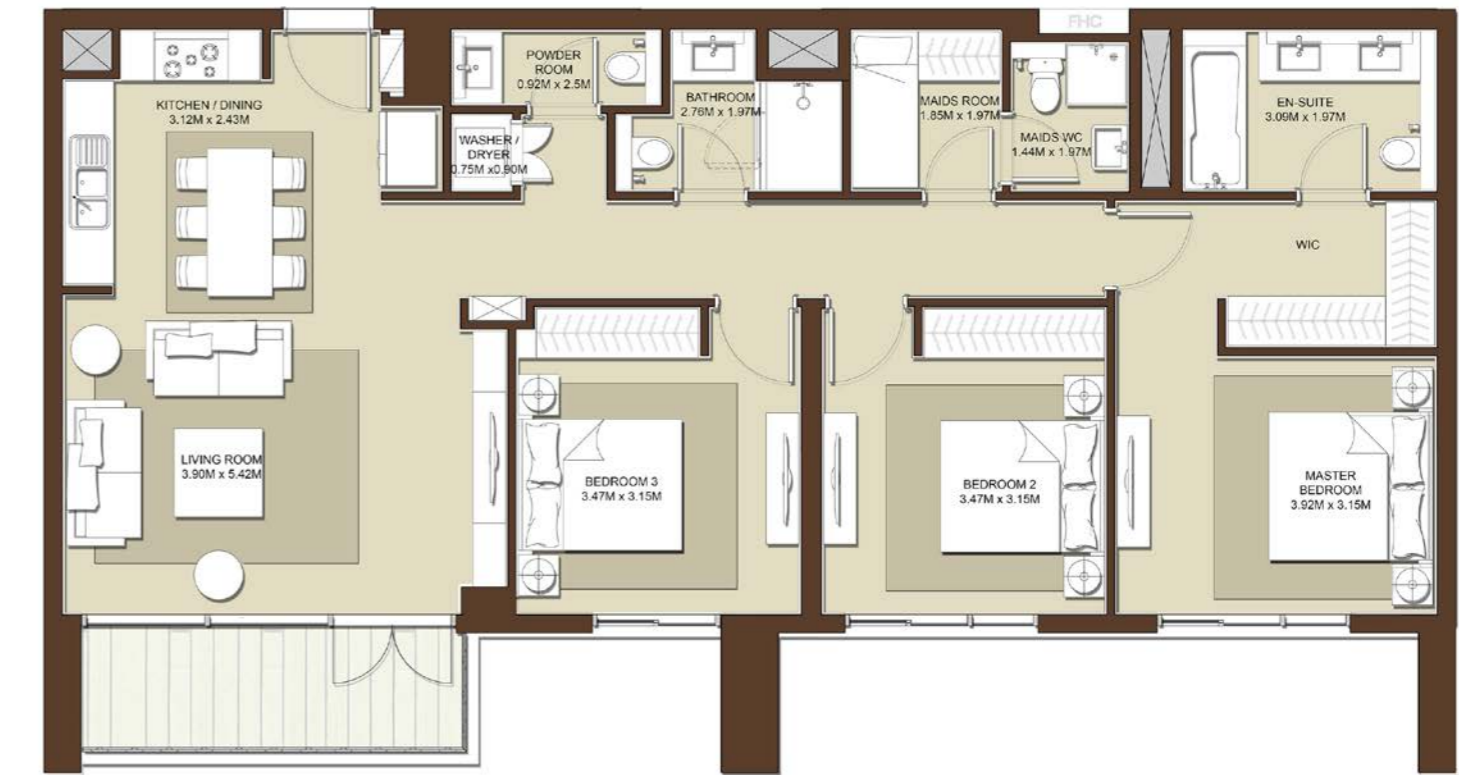

3 BEDROOM - T1

BLOCK A

LEVELS	UNITS
03	A-317
04	A-417
05	A-517
06	A-617
07	A-717

SUITE AREA
1323 Sq.ft. / 122.87 Sq.m.

TERRACE AREA
77 Sq.ft. / 7.18 Sq.m.

TOTAL AREA
1400 Sq.ft. / 130.05 Sq.m.

LEVELS	UNITS
01	A-111
03	A-318
04	A-418
05	A-518
06	A-618
07	A-718

SUITE AREA
1334 Sq.ft. / 124.00 Sq.m.

TERRACE AREA
76 Sq.ft. / 7.12 Sq.m.

TOTAL AREA
1411 Sq.ft. / 131.12 Sq.m.