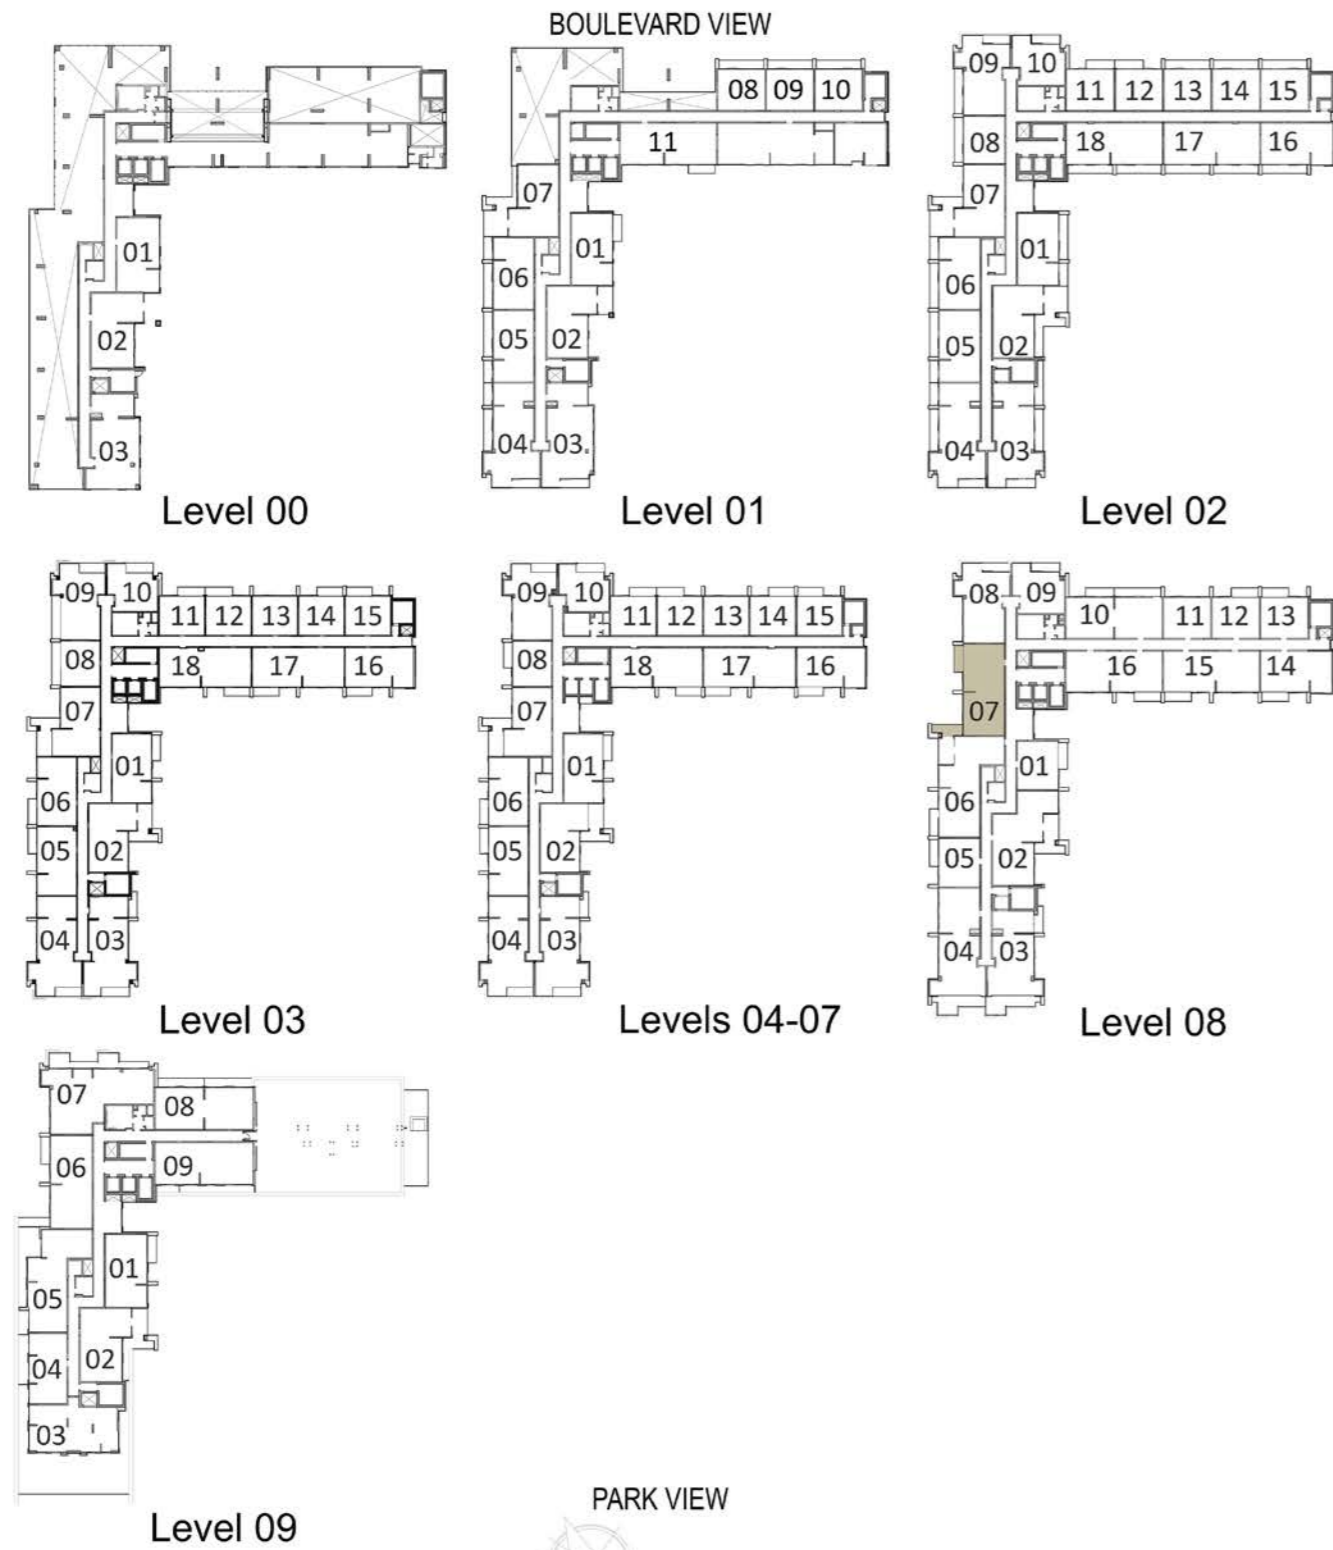

3 BEDROOM - T6

BLOCK A

LEVELS	UNITS
08	A-807

SUITE AREA
1263 Sq.ft. / 117.36 Sq.m.

TERRACE AREA
182 Sq.ft. / 16.95 Sq.m.

TOTAL AREA
1446 Sq.ft. / 134.31 Sq.m.