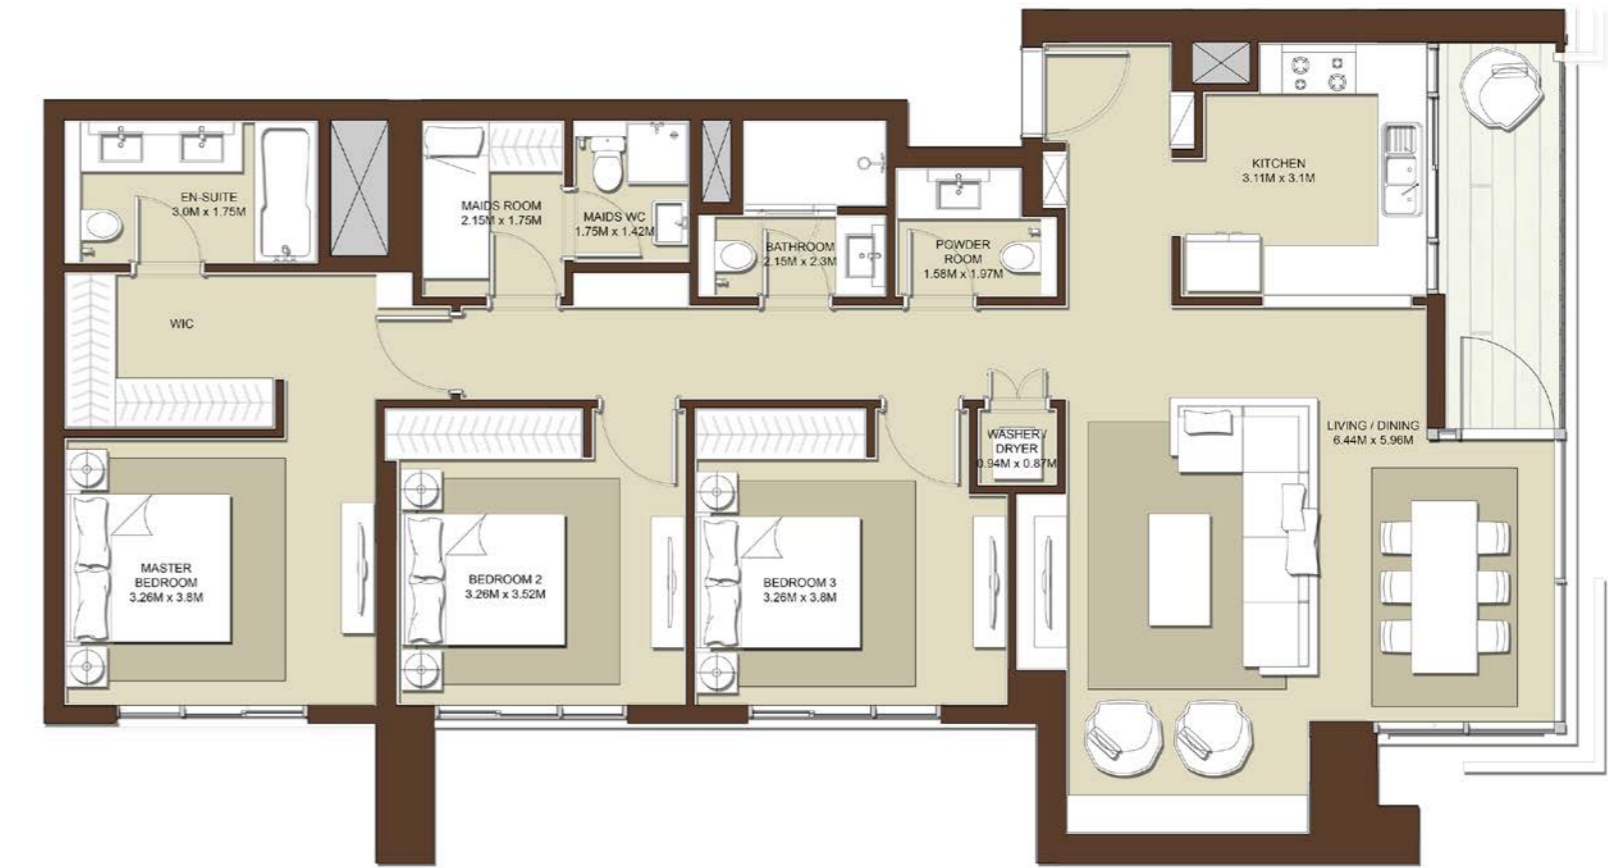

3 BEDROOM - T2

BLOCK A

LEVELS	UNITS
03	A-303
04	A-403
05	A-503
06	A-603
07	A-703

SUITE AREA
1475 Sq.ft. / 137.04 Sq.m.

TERRACE AREA
148 Sq.ft. / 13.79 Sq.m.

TOTAL AREA
1623 Sq.ft. / 150.83 Sq.m.

LEVELS	UNITS
03	A-304
04	A-404
05	A-504
06	A-604
07	A-704

SUITE AREA
1469 Sq.ft. / 136.56 Sq.m.

TERRACE AREA
82 Sq.ft. / 7.58 Sq.m.

TOTAL AREA
1551 Sq.ft. / 144.14 Sq.m.