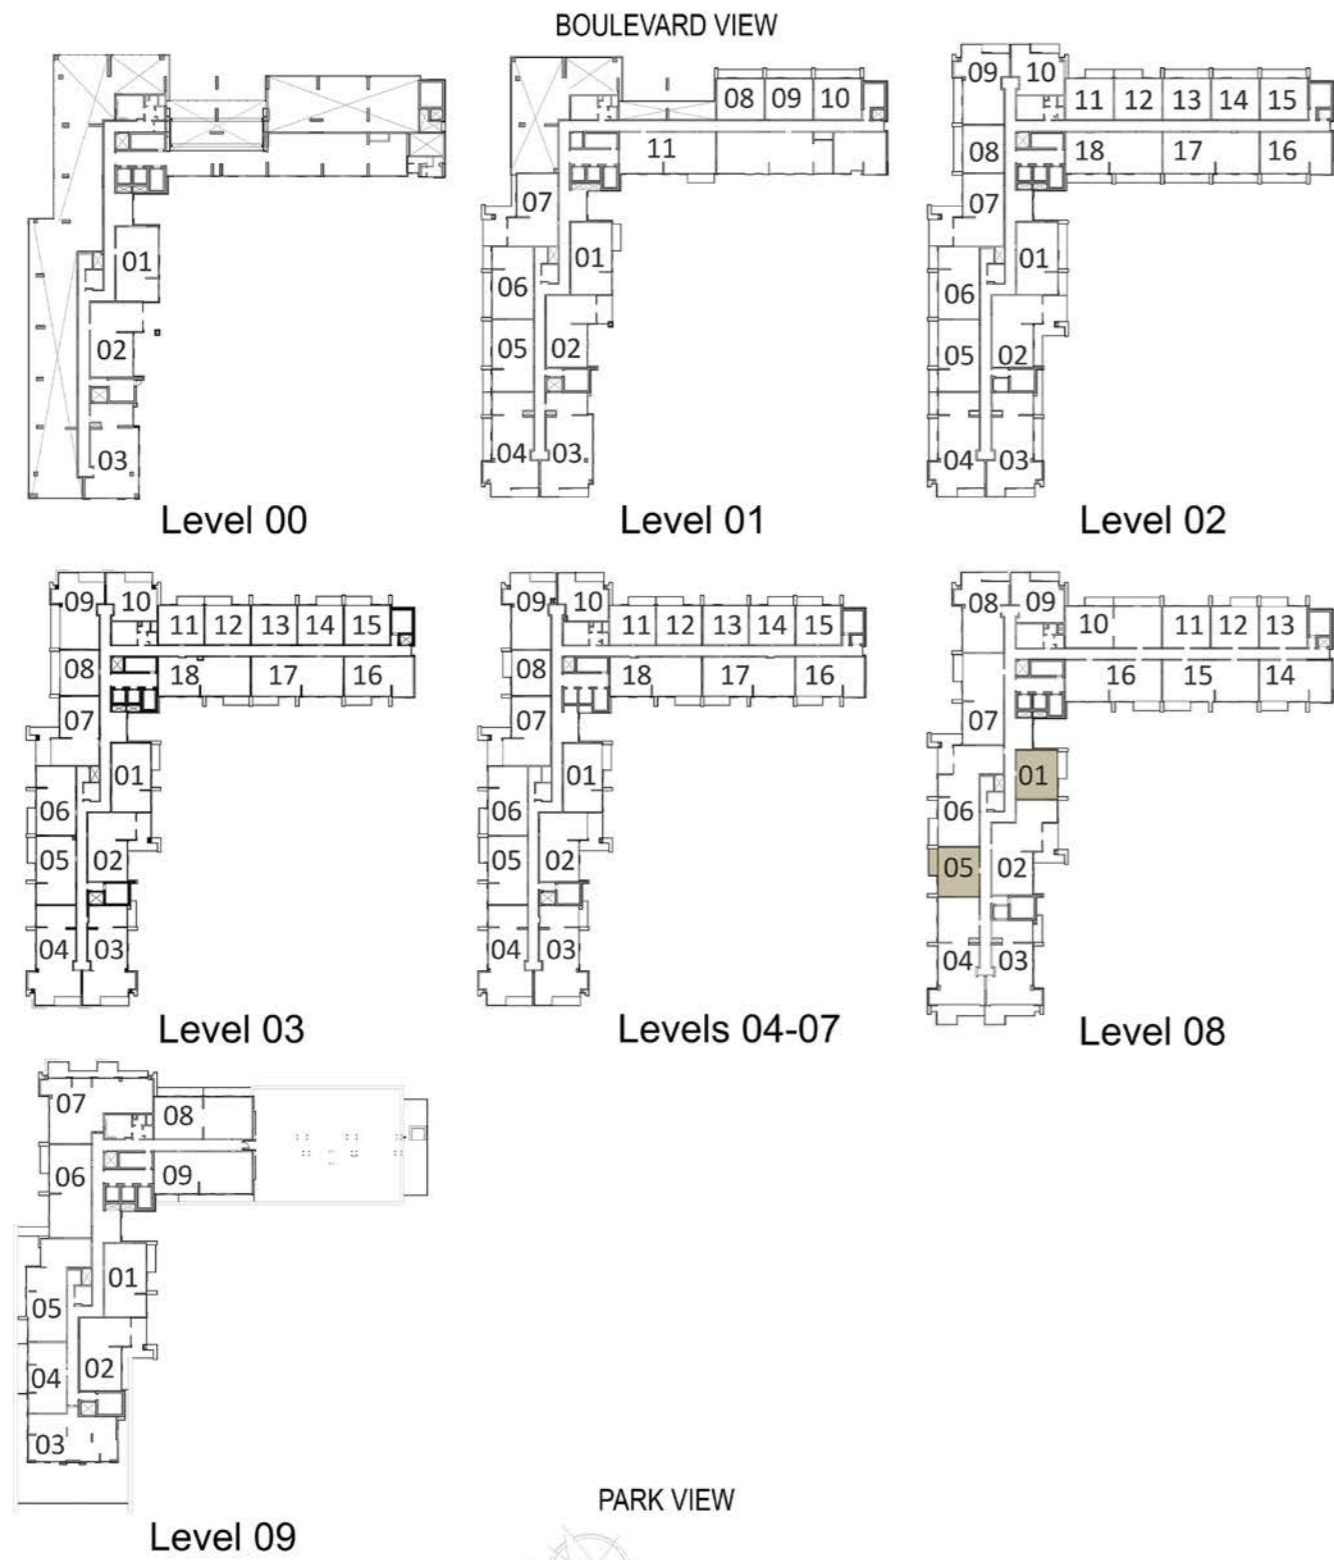

1 BEDROOM - T4

BLOCK A

LEVELS	UNITS
08	A-801
SUITE AREA 683 Sq.ft. / 63.43 Sq.m.	
TERRACE AREA 77 Sq.ft. / 7.18 Sq.m.	
TOTAL AREA 760 Sq.ft. / 70.61 Sq.m.	

LEVELS	UNITS
08	A-805
SUITE AREA 682 Sq.ft. / 63.38 Sq.m.	
TERRACE AREA 79 Sq.ft. / 7.30 Sq.m.	
TOTAL AREA 761 Sq.ft. / 70.68 Sq.m.