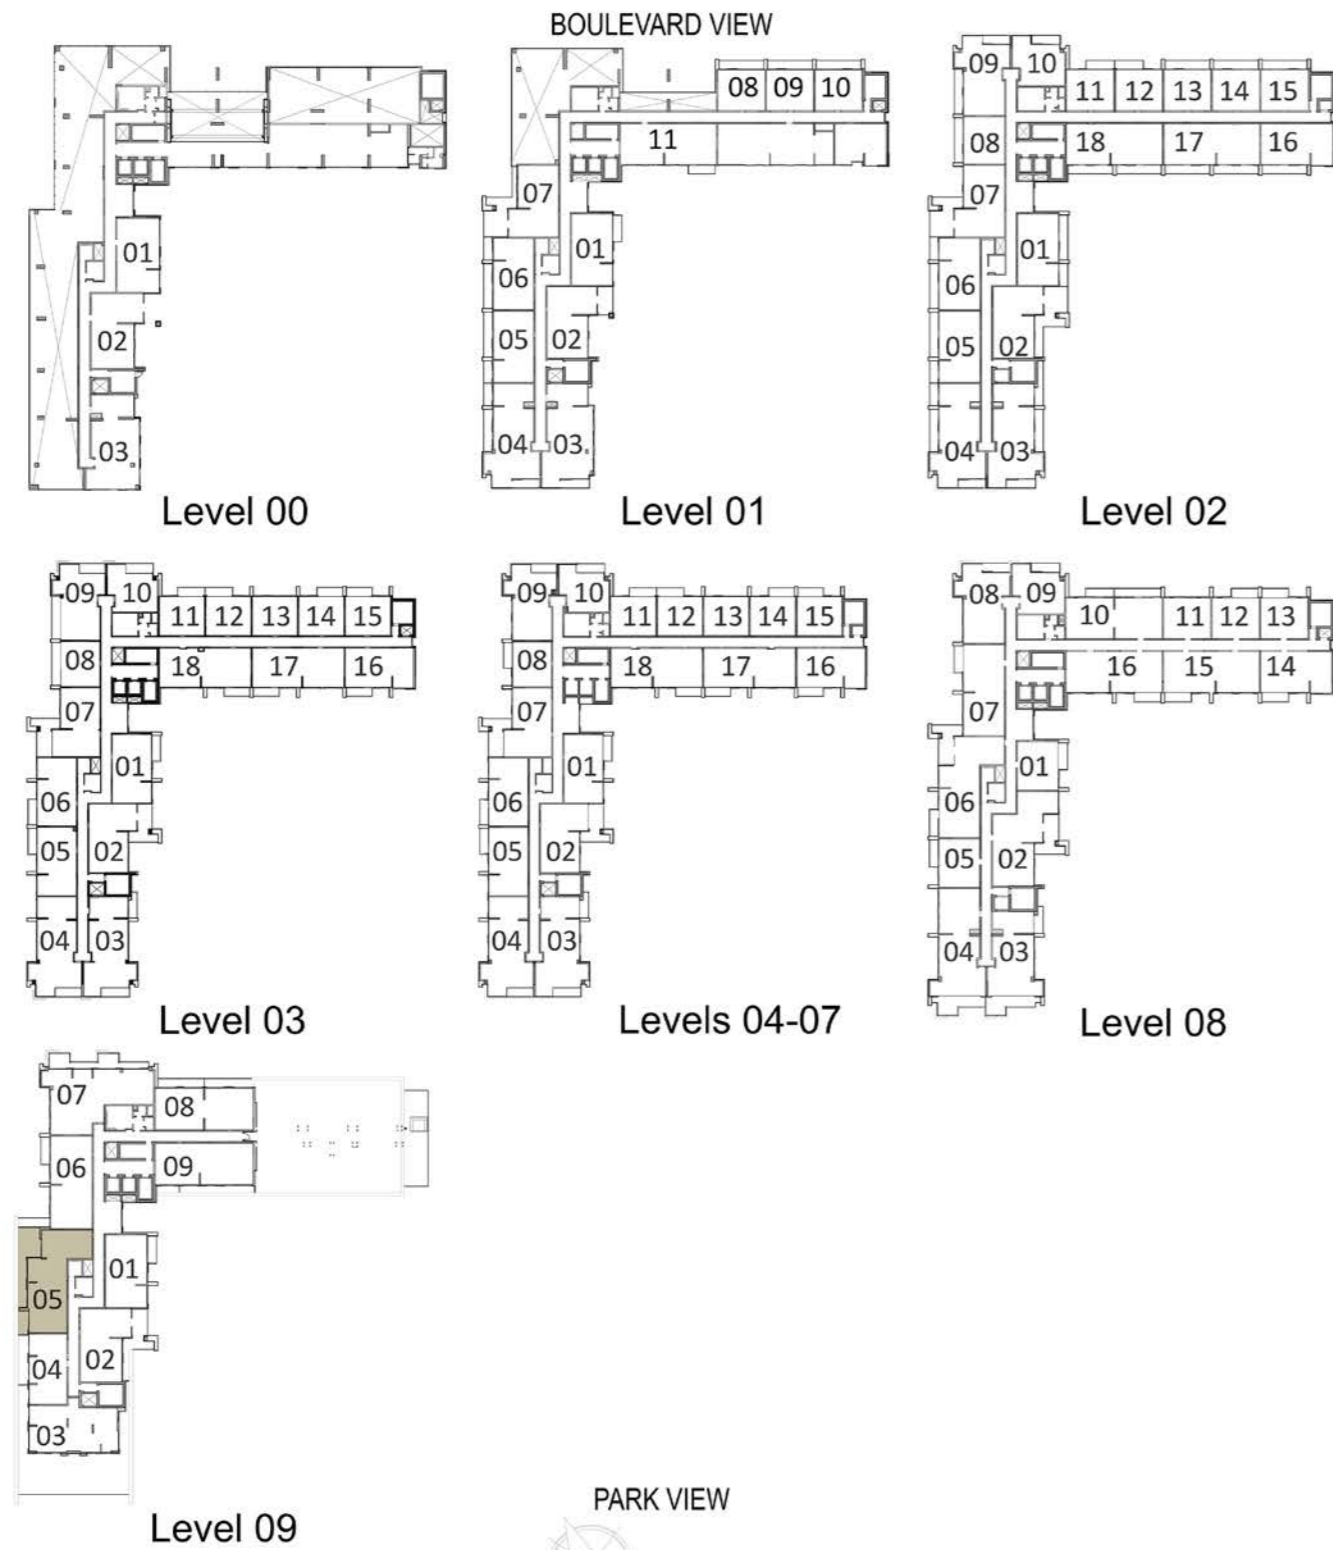

3 BEDROOM - T7

BLOCK A

LEVELS	UNITS
09	A-905

SUITE AREA
1416 Sq.ft. / 131.54 Sq.m.

TERRACE AREA
516 Sq.ft. / 47.98 Sq.m.

TOTAL AREA
1932 Sq.ft. / 179.52 Sq.m.