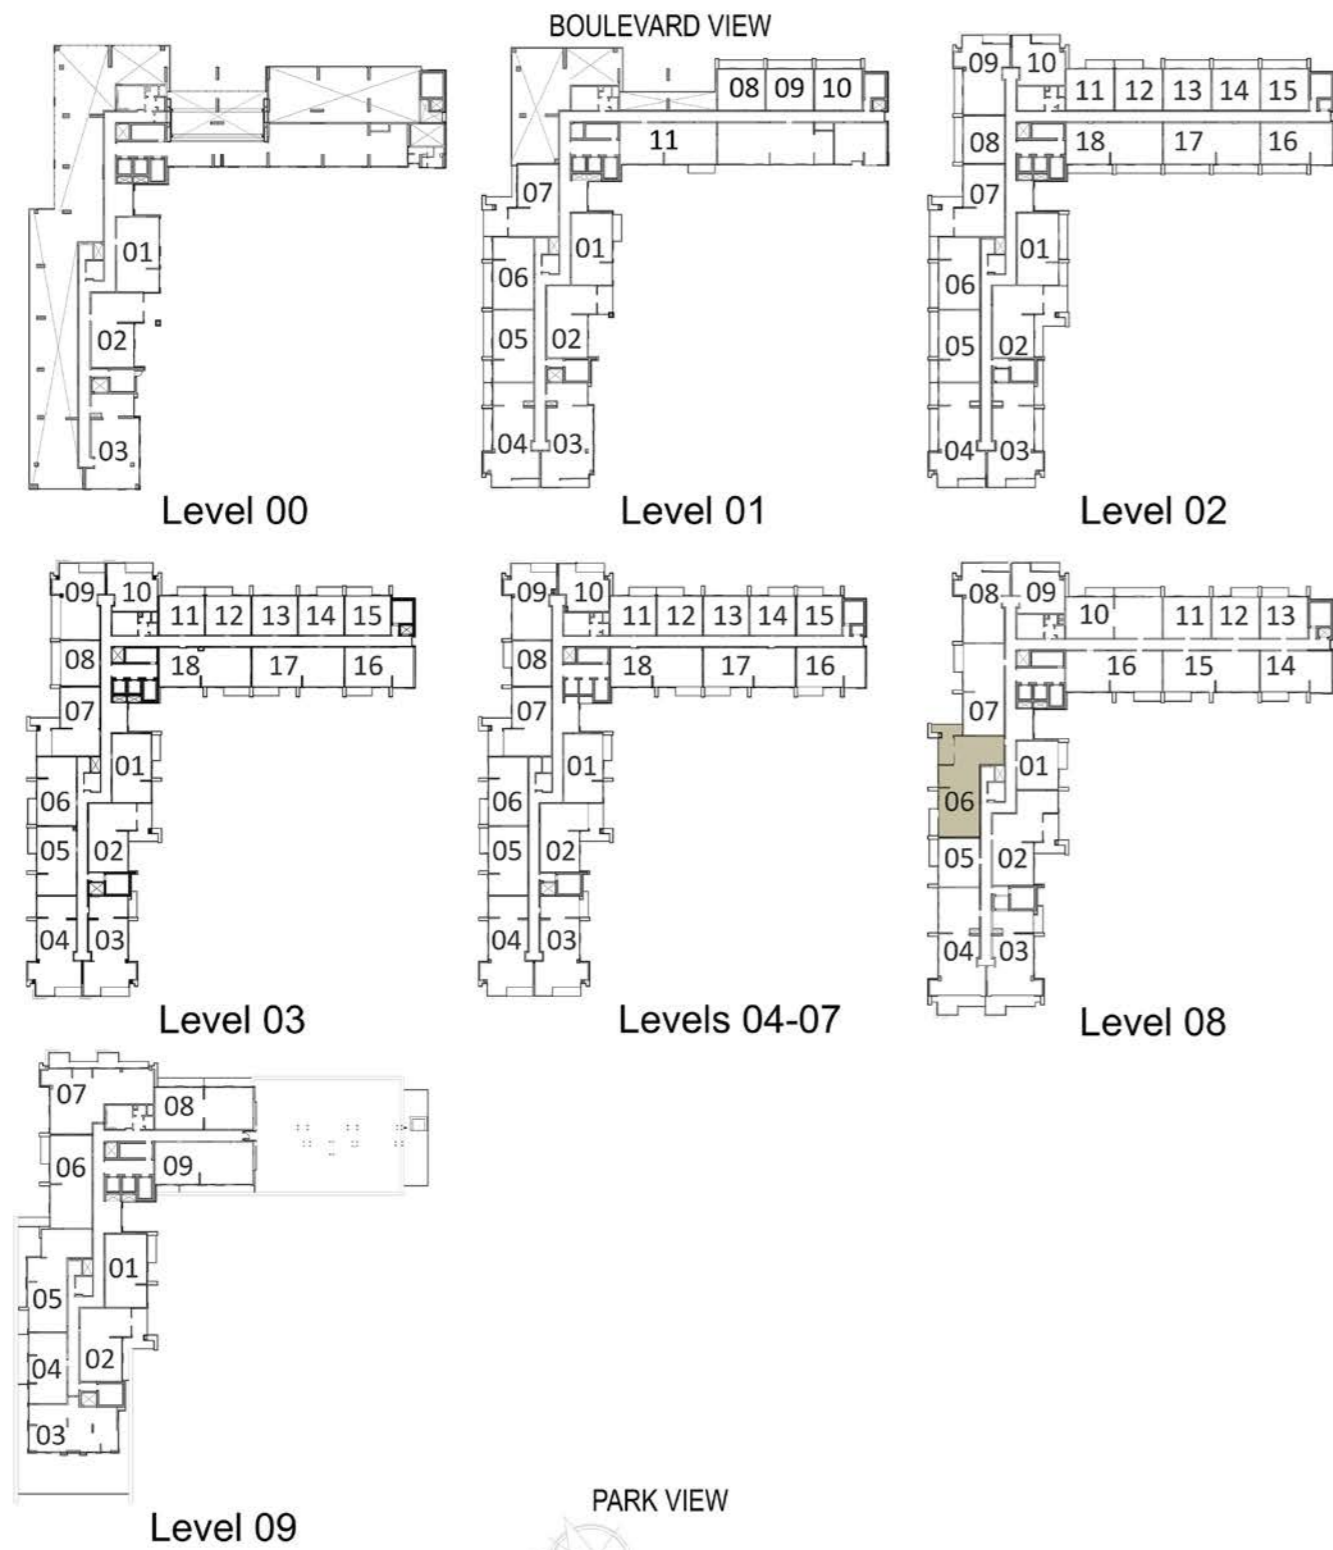

3 BEDROOM - T7B

BLOCK A

LEVELS	UNITS
08	A-806

SUITE AREA  
1482 sq.ft. / 137.71 sq.m.

TERRACE AREA  
224 sq.ft. / 20.79 sq.m.

TOTAL AREA  
1706 sq.ft. / 158.50 sq.m.

3 BEDROOM - T8

BLOCK A