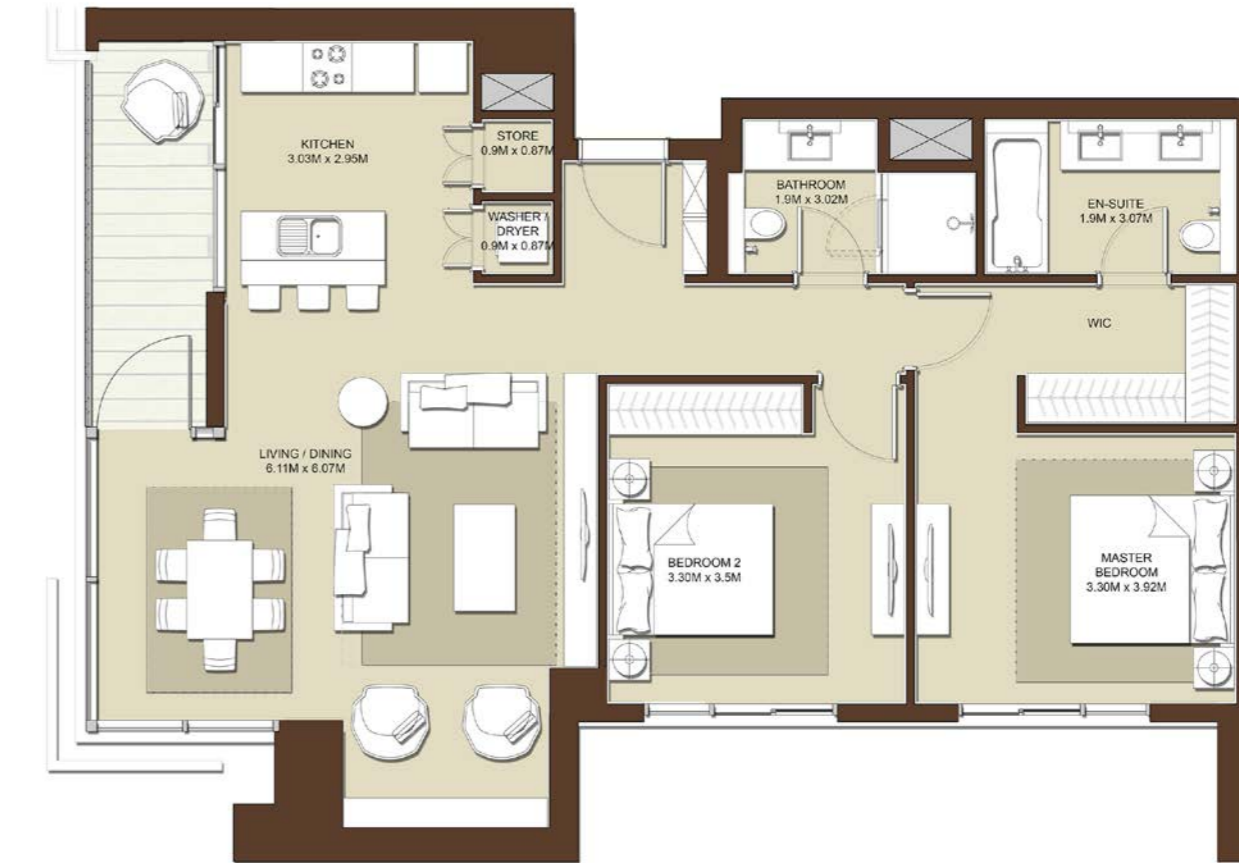

2 BEDROOM - T4

BLOCK A

LEVELS	UNITS
08	A-803

SUITE AREA
1253 Sq.ft. / 116.38 Sq.m.

TERRACE AREA
313 Sq.ft. / 29.04 Sq.m.

TOTAL AREA
1565 Sq.ft. / 145.42 Sq.m.

3 BEDROOM - T1

BLOCK A

LEVELS	UNITS
03	A-317
04	A-417
05	A-517
06	A-617
07	A-717

SUITE AREA
1323 Sq.ft. / 122.87 Sq.m.

TERRACE AREA
77 Sq.ft. / 7.18 Sq.m.

TOTAL AREA
1400 Sq.ft. / 130.05 Sq.m.

LEVELS	UNITS
01	A-111
03	A-318
04	A-418
05	A-518
06	A-618
07	A-718

SUITE AREA
1334 Sq.ft. / 124.00 Sq.m.

TERRACE AREA
76 Sq.ft. / 7.12 Sq.m.

TOTAL AREA
1411 Sq.ft. / 131.12 Sq.m.