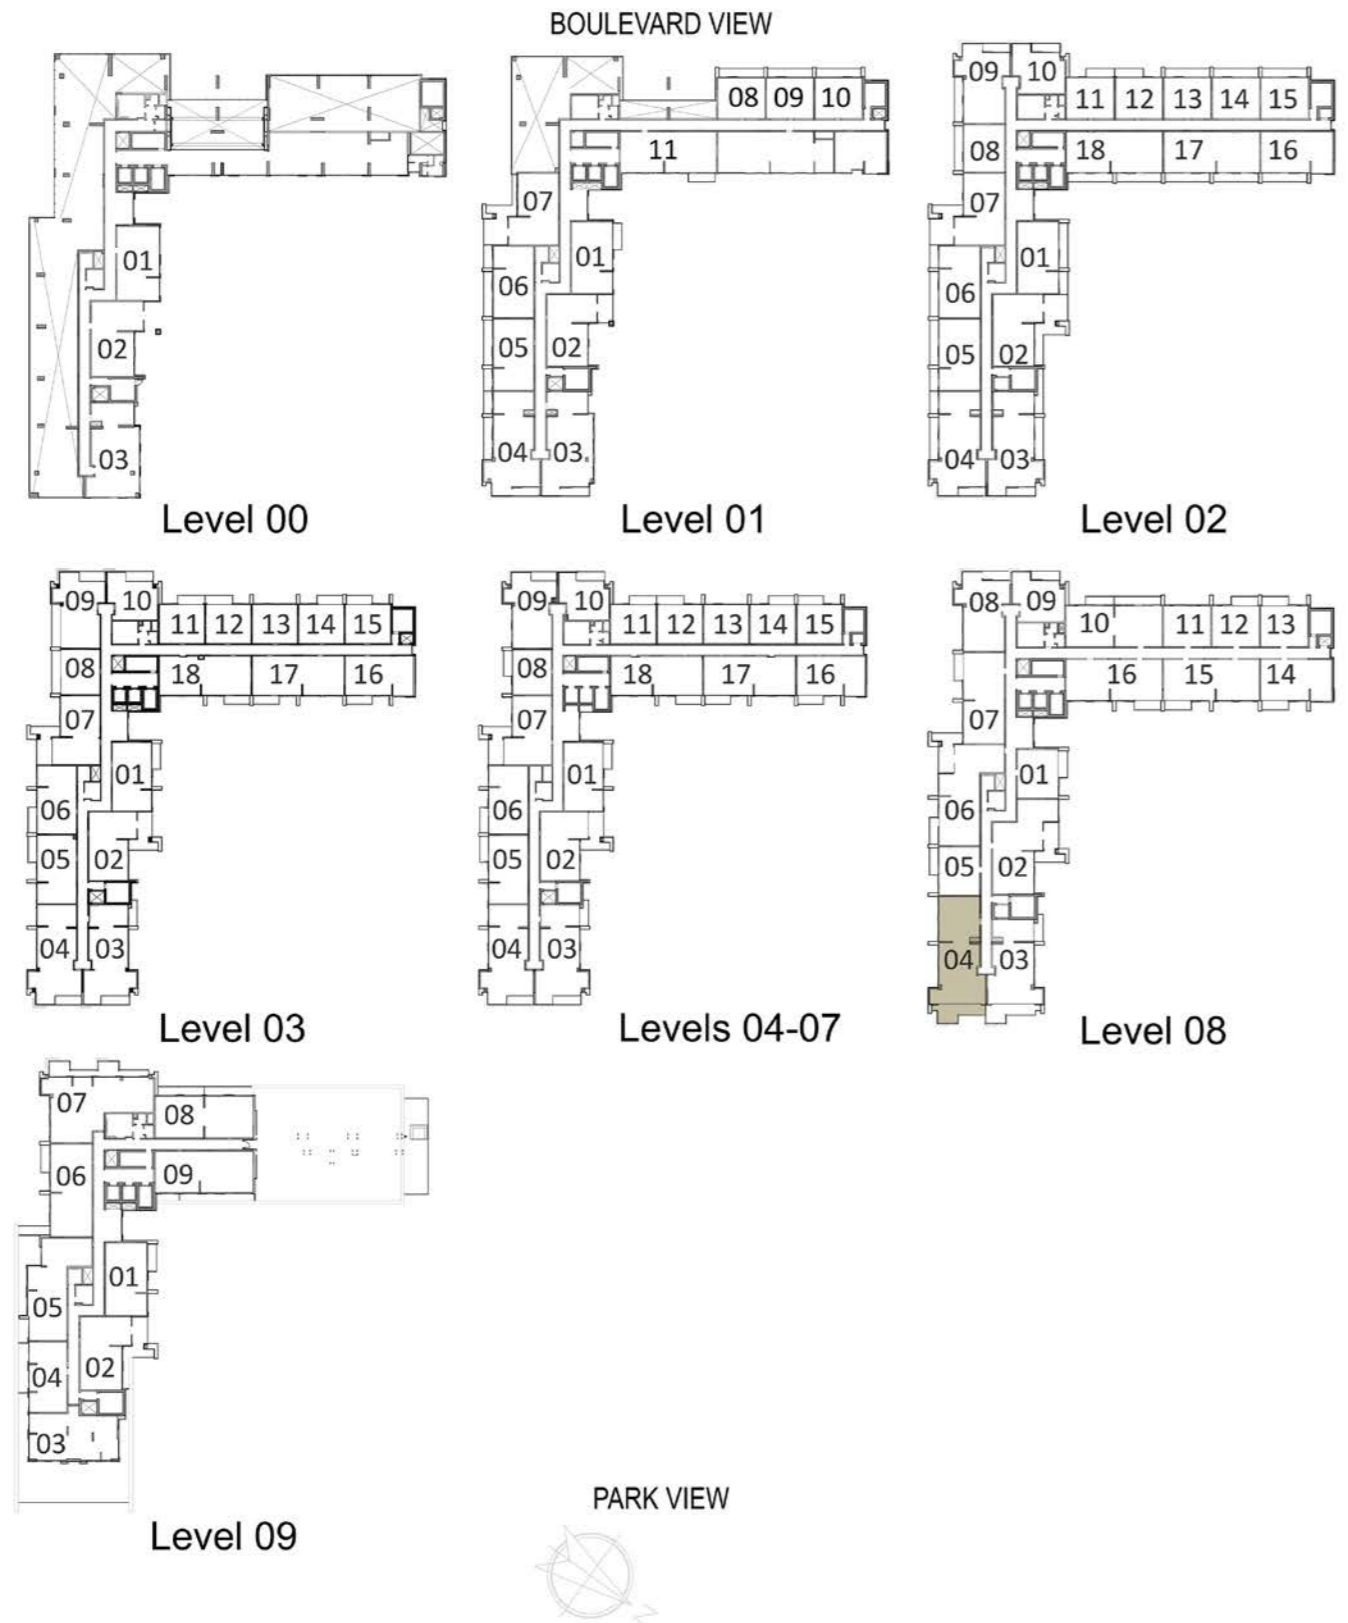

**3 BEDROOM - T4**

**BLOCK A**

LEVELS	UNITS
08	A-804

SUITE AREA  
1570 Sq.ft. / 145.91 Sq.m.

TERRACE AREA  
236 Sq.ft. / 21.98 Sq.m.

TOTAL AREA  
1807 Sq.ft. / 167.89 Sq.m.

3 BEDROOM - T5

BLOCK A