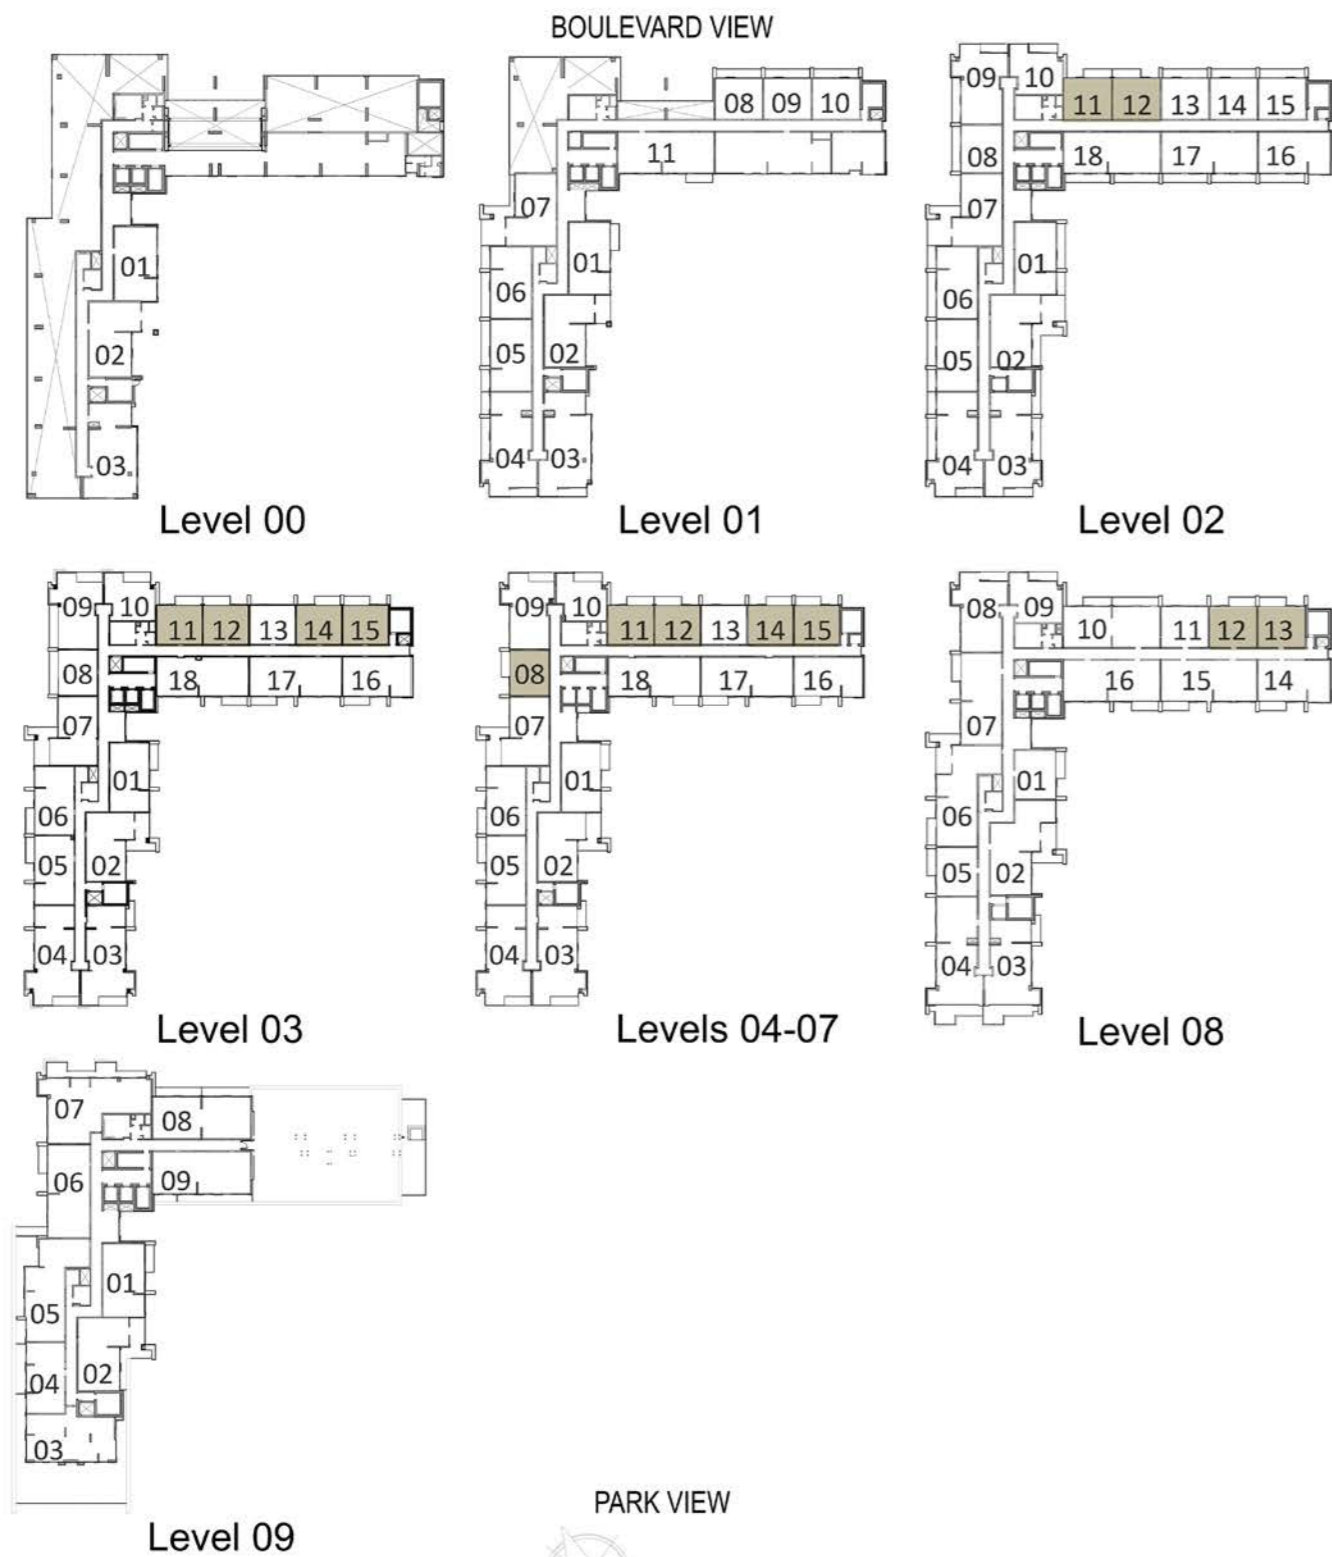

SUITE AREA

670 Sq.ft. / 62.3 Sq.m.

TERRACE AREA

77 Sq.ft. / 7.18 Sq.m.

TERRACE AREA (Lvl 2-7, units 11)

83 Sq.ft. / 7.74 Sq.m.

TOTAL AREA

747-753 Sq.ft. / 69.48-70.04 Sq.m.

1 BEDROOM - T1

BLOCK A

LEVELS	UNITS
03	A-313
04	A-413
05	A-513
06	A-613
07	A-713
08	A-811

SUITE AREA  
665 Sq.ft. / 61.8 Sq.m.

TERRACE AREA  
0 Sq.ft. / 0 Sq.m.

TOTAL AREA  
665 Sq.ft. / 61.8 Sq.m.

1 BEDROOM - T3