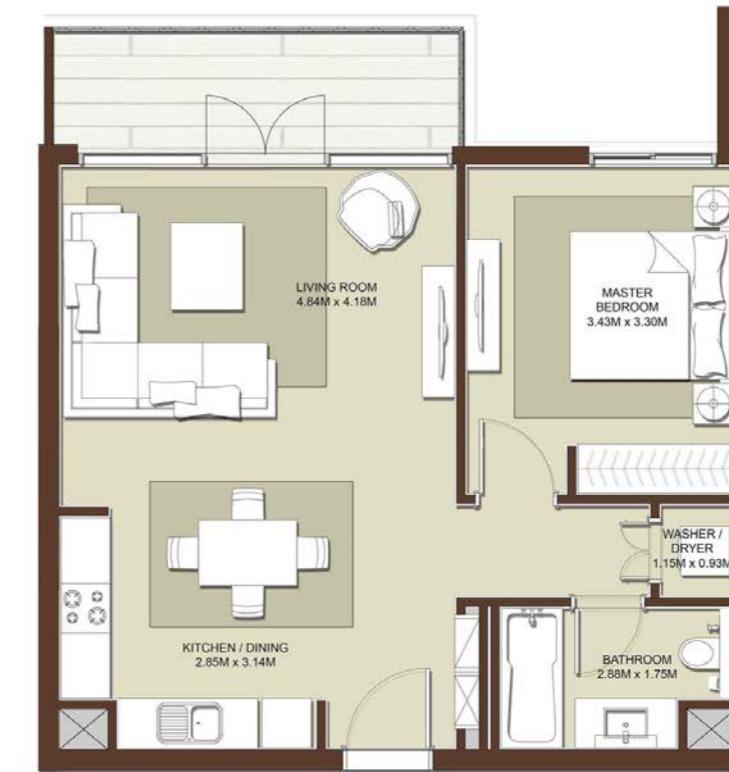

# ACACIA

---

FLOOR PLAN

1 BEDROOM - T1

BLOCK A

LEVELS	UNITS
01	A-108, A-109
02	A-208, A-213, A-214
03	A-308

SUITE AREA  
665 Sq.ft. / 61.8 Sq.m.

TERRACE AREA  
129 Sq.ft. / 12 Sq.m.

TOTAL AREA  
794.2 Sq.ft. / 73.79 Sq.m.

LEVELS	UNITS
01	A-110
02	A-215

SUITE AREA  
671 Sq.ft. / 62.37 Sq.m.

TERRACE AREA  
129 Sq.ft. / 12 Sq.m.

TOTAL AREA  
800 Sq.ft. / 74.37 Sq.m.

1 BEDROOM - T1

BLOCK A

LEVELS	UNITS
02	A-212
03	A-312, A-314
04	A-408, A-412, A-414
05	A-508, A-512, A-514
06	A-608, A-612, A-614
07	A-708, A-712, A-714
08	A-812

SUITE AREA

665 Sq.ft. / 61.8 Sq.m.

TERRACE AREA

77 Sq.ft. / 7.18 Sq.m.