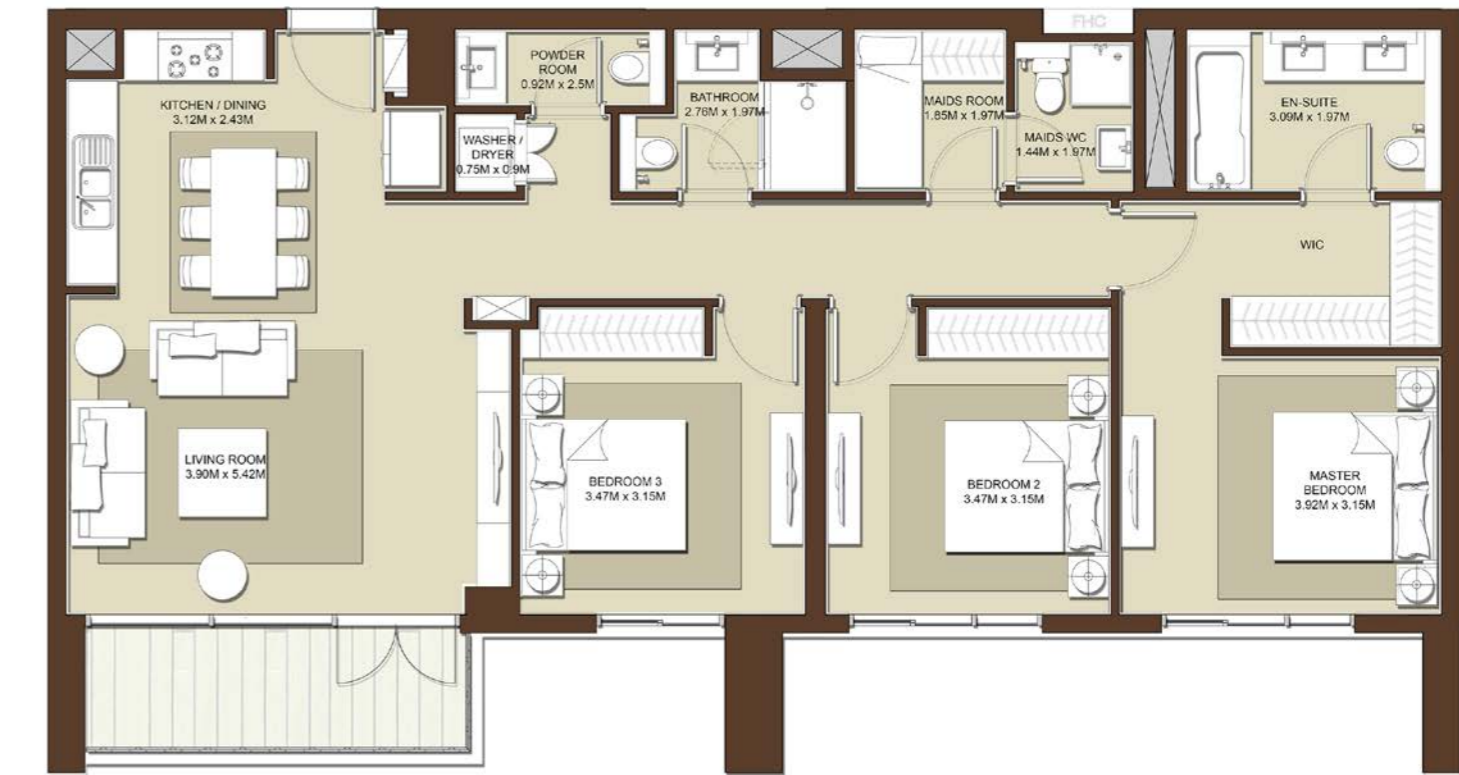

3 BEDROOM - T1

BLOCK A

LEVELS	UNITS
02	A-217
SUITE AREA 1323 Sq.ft. / 122.95 Sq.m.	
TERRACE AREA 260 Sq.ft. / 24.13 Sq.m.	
TOTAL AREA 1583 Sq.ft. / 147.08 Sq.m.	

LEVELS	UNITS
02	A-218
SUITE AREA 1332 Sq.ft. / 123.81 Sq.m.	
TERRACE AREA 267 Sq.ft. / 24.85 Sq.m.	
TOTAL AREA 1600 Sq.ft. / 148.66 Sq.m.	

LEVELS	UNITS
08	A-815, A-816
SUITE AREA 1324 Sq.ft. / 123.09 Sq.m.	
TERRACE AREA 77 Sq.ft. / 7.18 Sq.m.	
TOTAL AREA 1402 Sq.ft. / 130.27 Sq.m.