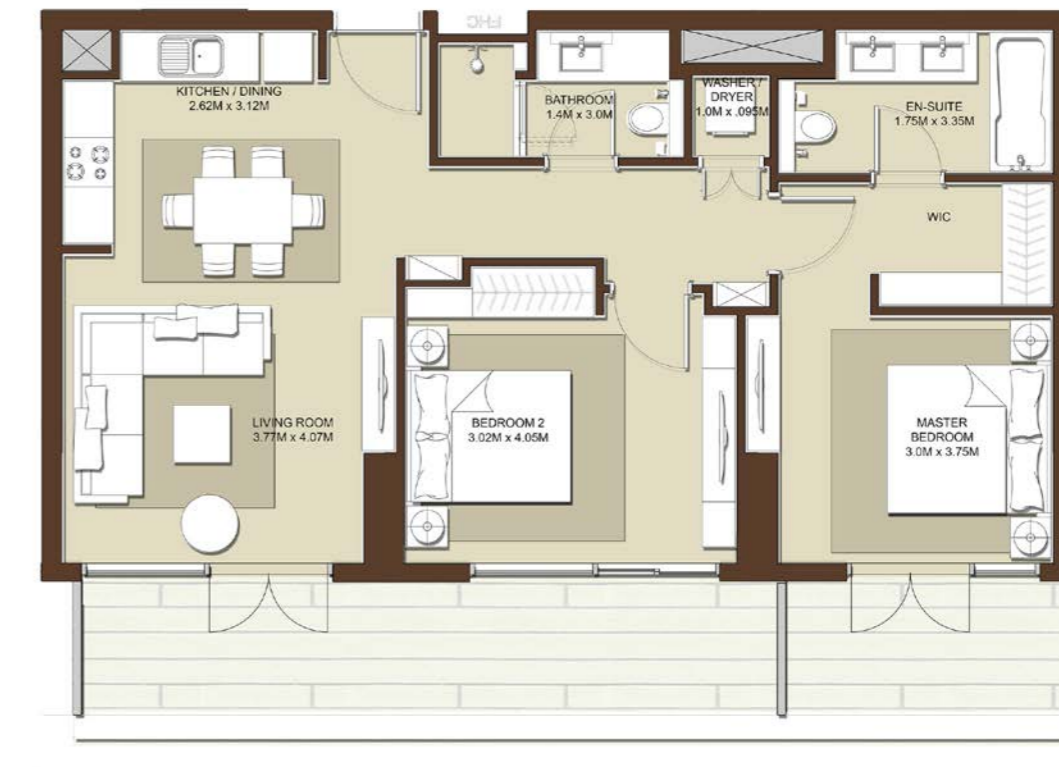

2 BEDROOM - T1B

BLOCK A

LEVELS	UNITS
09	A-904

SUITE AREA  
878 Sq.ft. / 81.58 Sq.m.

TERRACE AREA  
271 Sq.ft. / 25.14 Sq.m.

TOTAL AREA  
1149 Sq.ft. / 106.72 Sq.m.

2 BEDROOM - T2

BLOCK A

LEVELS	UNITS
03	A-302, A-307
04	A-402, A-407
05	A-502, A-507
06	A-602, A-607
07	A-702, A-707

SUITE AREA  
1084 Sq.ft. / 100.75 Sq.m.

TERRACE AREA  
247 Sq.ft. / 23.01 Sq.m.

TOTAL AREA  
1332 Sq.ft. / 123.76 Sq.m.