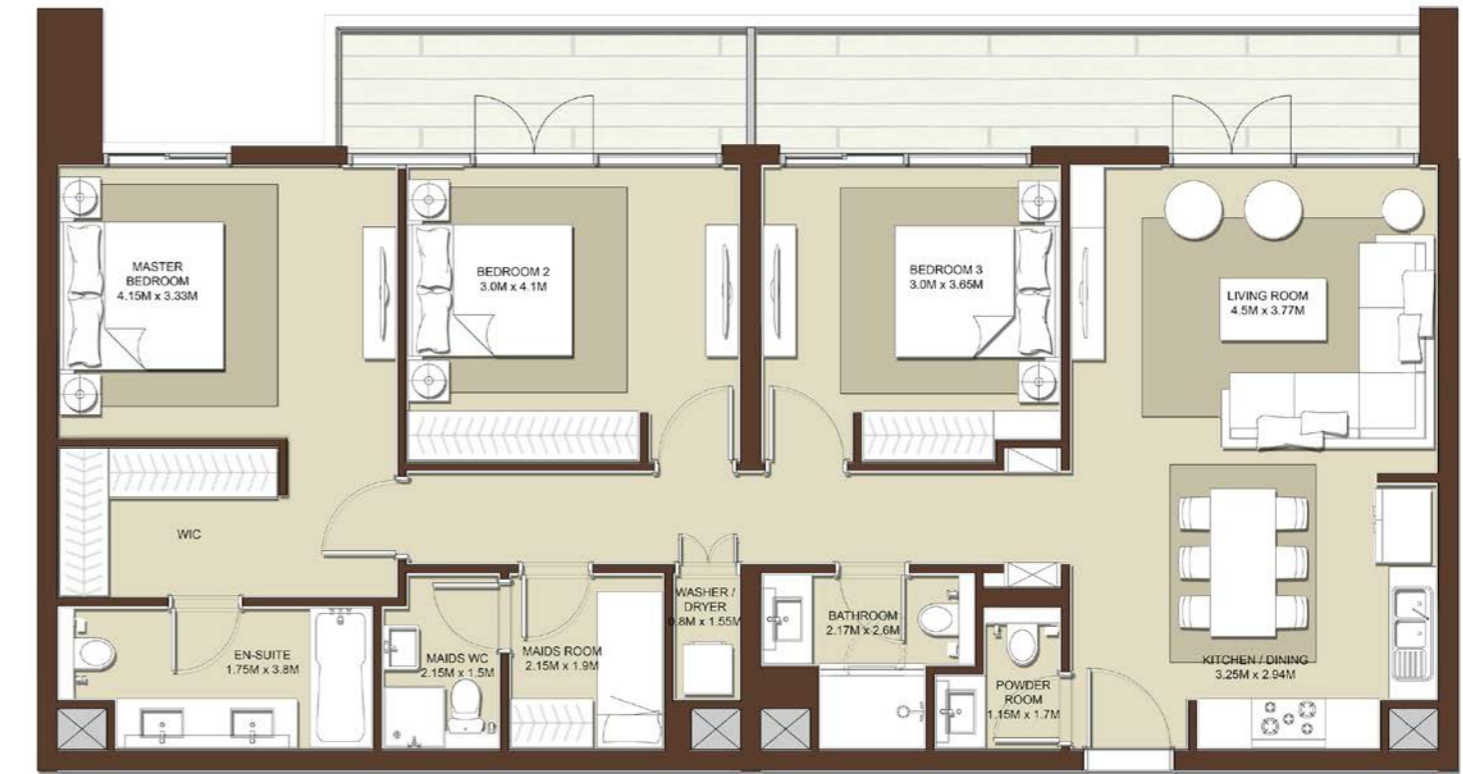

TERRACE AREA  
252 Sq.ft. / 23.40 Sq.m.

TOTAL AREA  
1652 Sq.ft. / 153.47 Sq.m.

3 BEDROOM - T10

BLOCK A

LEVELS	UNITS
08	A-810

SUITE AREA  
1336 Sq.ft. / 124.09 Sq.m.

TERRACE AREA  
276 Sq.ft. / 25.64 Sq.m.

TOTAL AREA  
1611 Sq.ft. / 149.73 Sq.m.