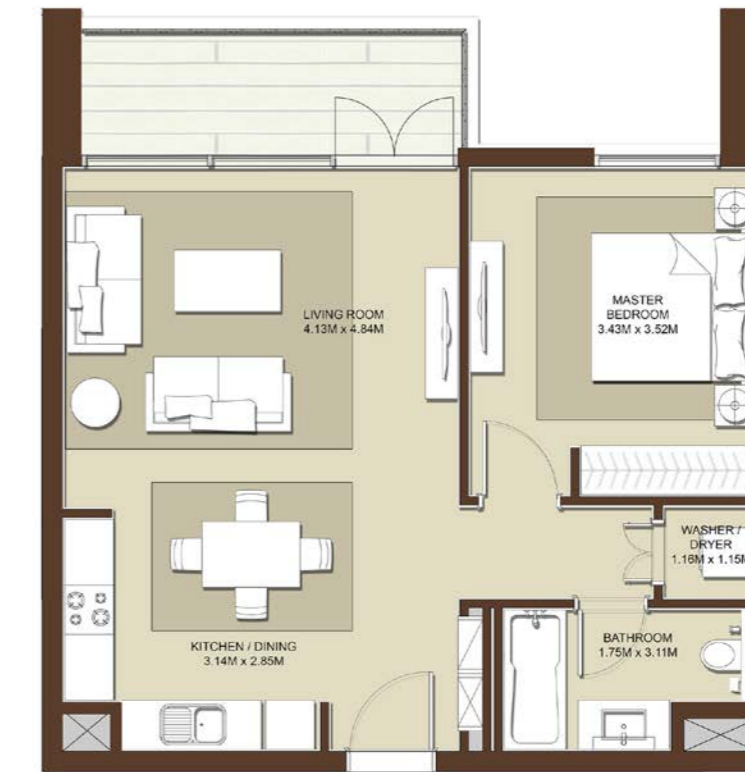

1 BEDROOM - T1

BLOCK A

LEVELS	UNITS
03	A-313
04	A-413
05	A-513
06	A-613
07	A-713
08	A-811

SUITE AREA  
665 Sq.ft. / 61.8 Sq.m.

TERRACE AREA  
0 Sq.ft. / 0 Sq.m.

TOTAL AREA  
665 Sq.ft. / 61.8 Sq.m.

1 BEDROOM - T3

BLOCK A

LEVELS	UNITS
02	A-210
03	A-310
04	A-410
05	A-510
06	A-610
07	A-710
08	A-809

SUITE AREA  
738 Sq.ft. / 68.63 Sq.m.

TERRACE AREA  
87 Sq.ft. / 8.09 Sq.m.

TOTAL AREA  
825 Sq.ft. / 76.73 Sq.m.

1 BEDROOM - T4

BLOCK A

LEVELS	UNITS
08	A-801
SUITE AREA 683 Sq.ft. / 63.43 Sq.m.	
TERRACE AREA 77 Sq.ft. / 7.18 Sq.m.	
TOTAL AREA 760 Sq.ft. / 70.61 Sq.m.	

LEVELS	UNITS
08	A-805
SUITE AREA 682 Sq.ft. / 63.38 Sq.m.	
TERRACE AREA 79 Sq.ft. / 7.30 Sq.m.	
TOTAL AREA 761 Sq.ft. / 70.68 Sq.m.	