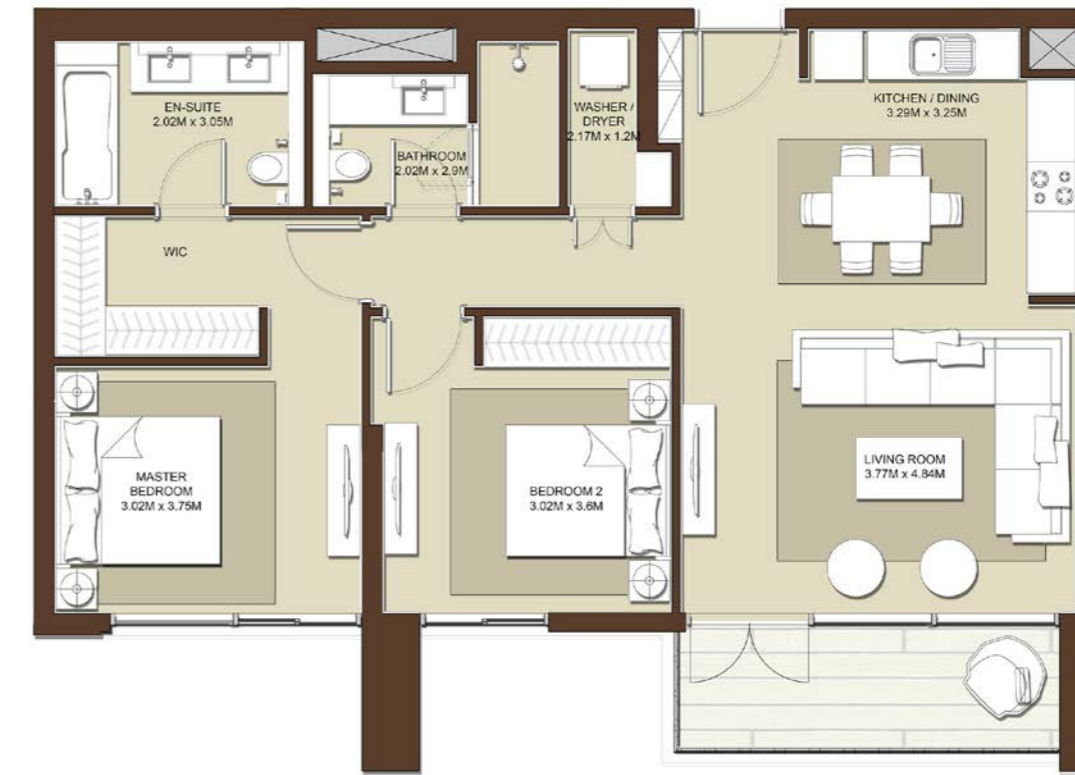

2 BEDROOM - T1

BLOCK A

LEVELS	UNITS
01	A-101
03	A-301, A-316
04	A-401, A-416
05	A-501, A-516
06	A-601, A-616
07	A-701, A-716
08	A-814
09	A-901

SUITE AREA  
995 Sq.ft. / 92.5 Sq.m.

TERRACE AREA  
77 Sq.ft. / 7.18 Sq.m.

TOTAL AREA  
1072 Sq.ft. / 99.68 Sq.m.

LEVELS	UNITS
03	A-305, A-306
04	A-405, A-406
05	A-505, A-506
06	A-605, A-606
07	A-705, A-706

SUITE AREA  
993 Sq.ft. / 92.28 Sq.m.

TERRACE AREA  
79 Sq.ft. / 7.30 Sq.m.

TOTAL AREA  
1072 Sq.ft. / 99.58 Sq.m.

2 BEDROOM - T1	
BLOCK A	
LEVELS	UNITS
01	A-105, A-106
02	A-201, A-205, A-206
SUITE AREA 993 Sq.ft. / 92.31 Sq.m.	
TERRACE AREA 195 Sq.ft. / 18.07 Sq.m.	
TOTAL AREA 1187 Sq.ft. / 110.38 Sq.m.	
LEVELS	UNITS
02	A-216
SUITE AREA 994 Sq.ft. / 92.41 Sq.m.	
TERRACE AREA 129 Sq.ft. / 12 Sq.m.	
TOTAL AREA 1124 Sq.ft. / 104.41 Sq.m.	
LEVELS	UNITS
00	A-001
SUITE AREA 995 Sq.ft. / 92.46 Sq.m.	
TERRACE AREA 671 Sq.ft. / 62.43 Sq.m.	
TOTAL AREA 1667 Sq.ft. / 154.89 Sq.m.	