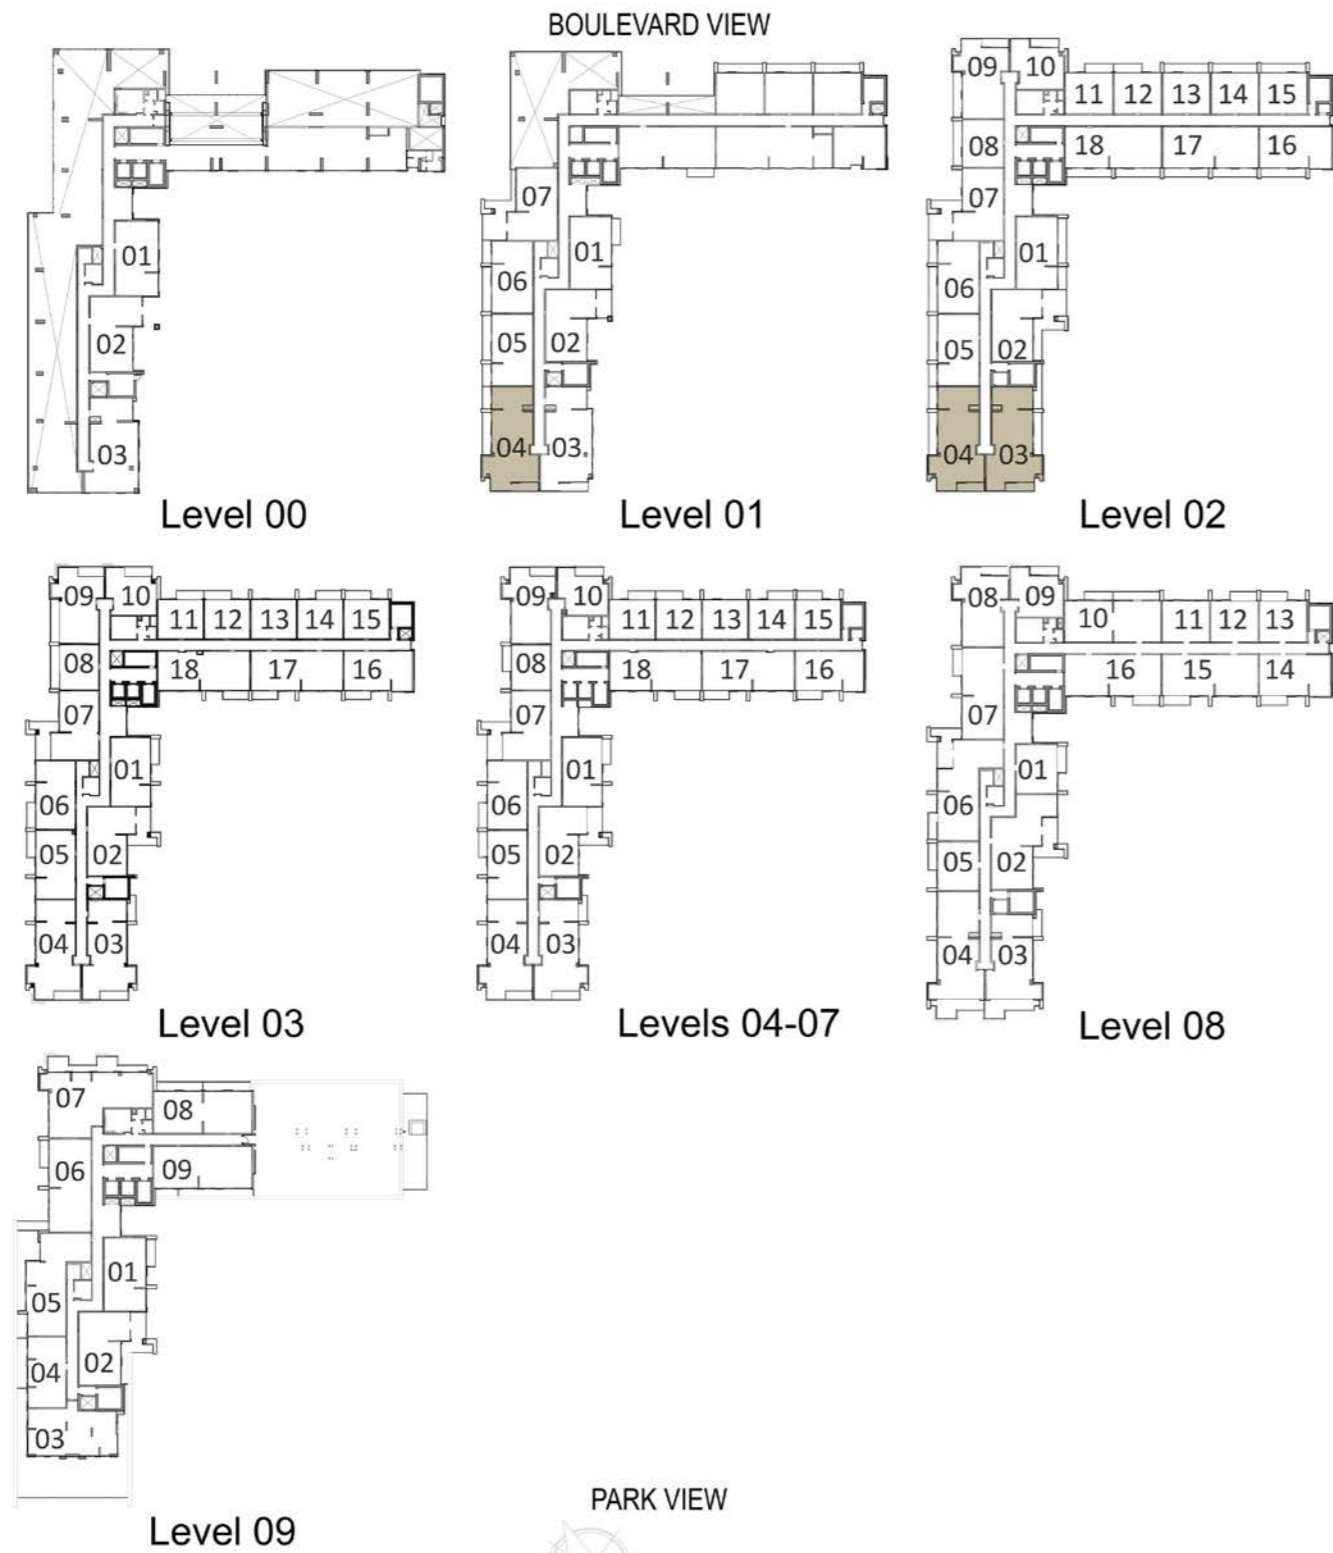

3 BEDROOM - T2

BLOCK A

LEVELS	UNITS
01	A-104
SUITE AREA 1474 Sq.ft. / 136.93 Sq.m.	
TERRACE AREA 274 Sq.ft. / 25.41 Sq.m.	
TOTAL AREA 1747 Sq.ft. / 162.34 Sq.m.	

LEVELS	UNITS
02	A-203
SUITE AREA 1479 Sq.ft. / 137.44 Sq.m.	
TERRACE AREA 310 Sq.ft. / 28.82 Sq.m.	
TOTAL AREA 1789 Sq.ft. / 166.26 Sq.m.	

LEVELS	UNITS
02	A-204
SUITE AREA 1470 Sq.ft. / 136.59 Sq.m.	
TERRACE AREA 274 Sq.ft. / 25.41 Sq.m.	
TOTAL AREA 1743 Sq.ft. / 162.00 Sq.m.