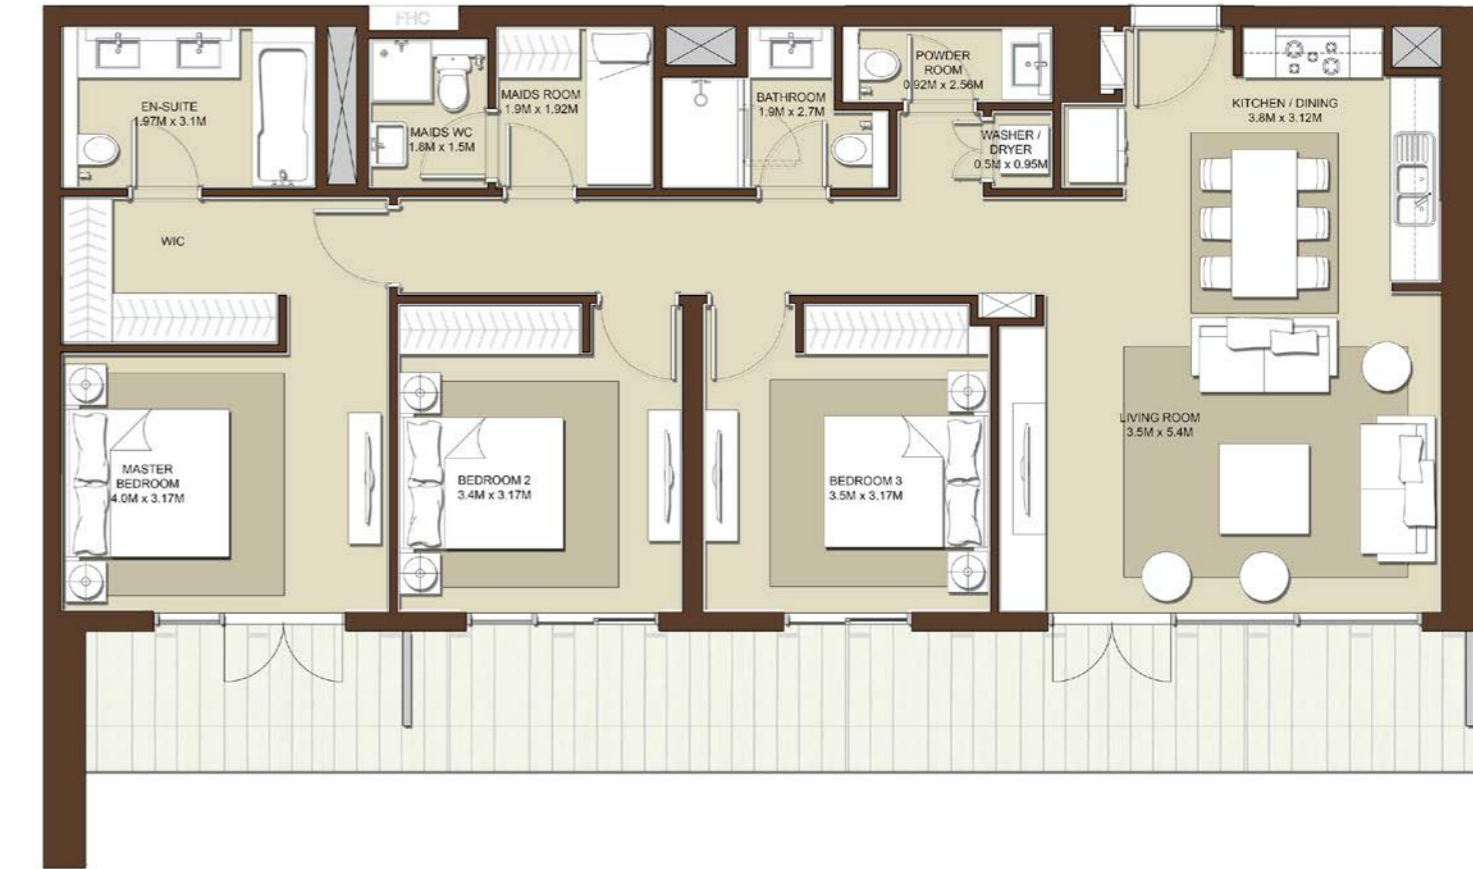

3 BEDROOM - T1B

BLOCK A

LEVELS	UNITS
09	A-909

SUITE AREA
1337 sq.ft. / 124.17 sq.m.

TERRACE AREA
285 sq.ft. / 26.51 sq.m.

TOTAL AREA
1622 sq.ft. / 150.68 sq.m.