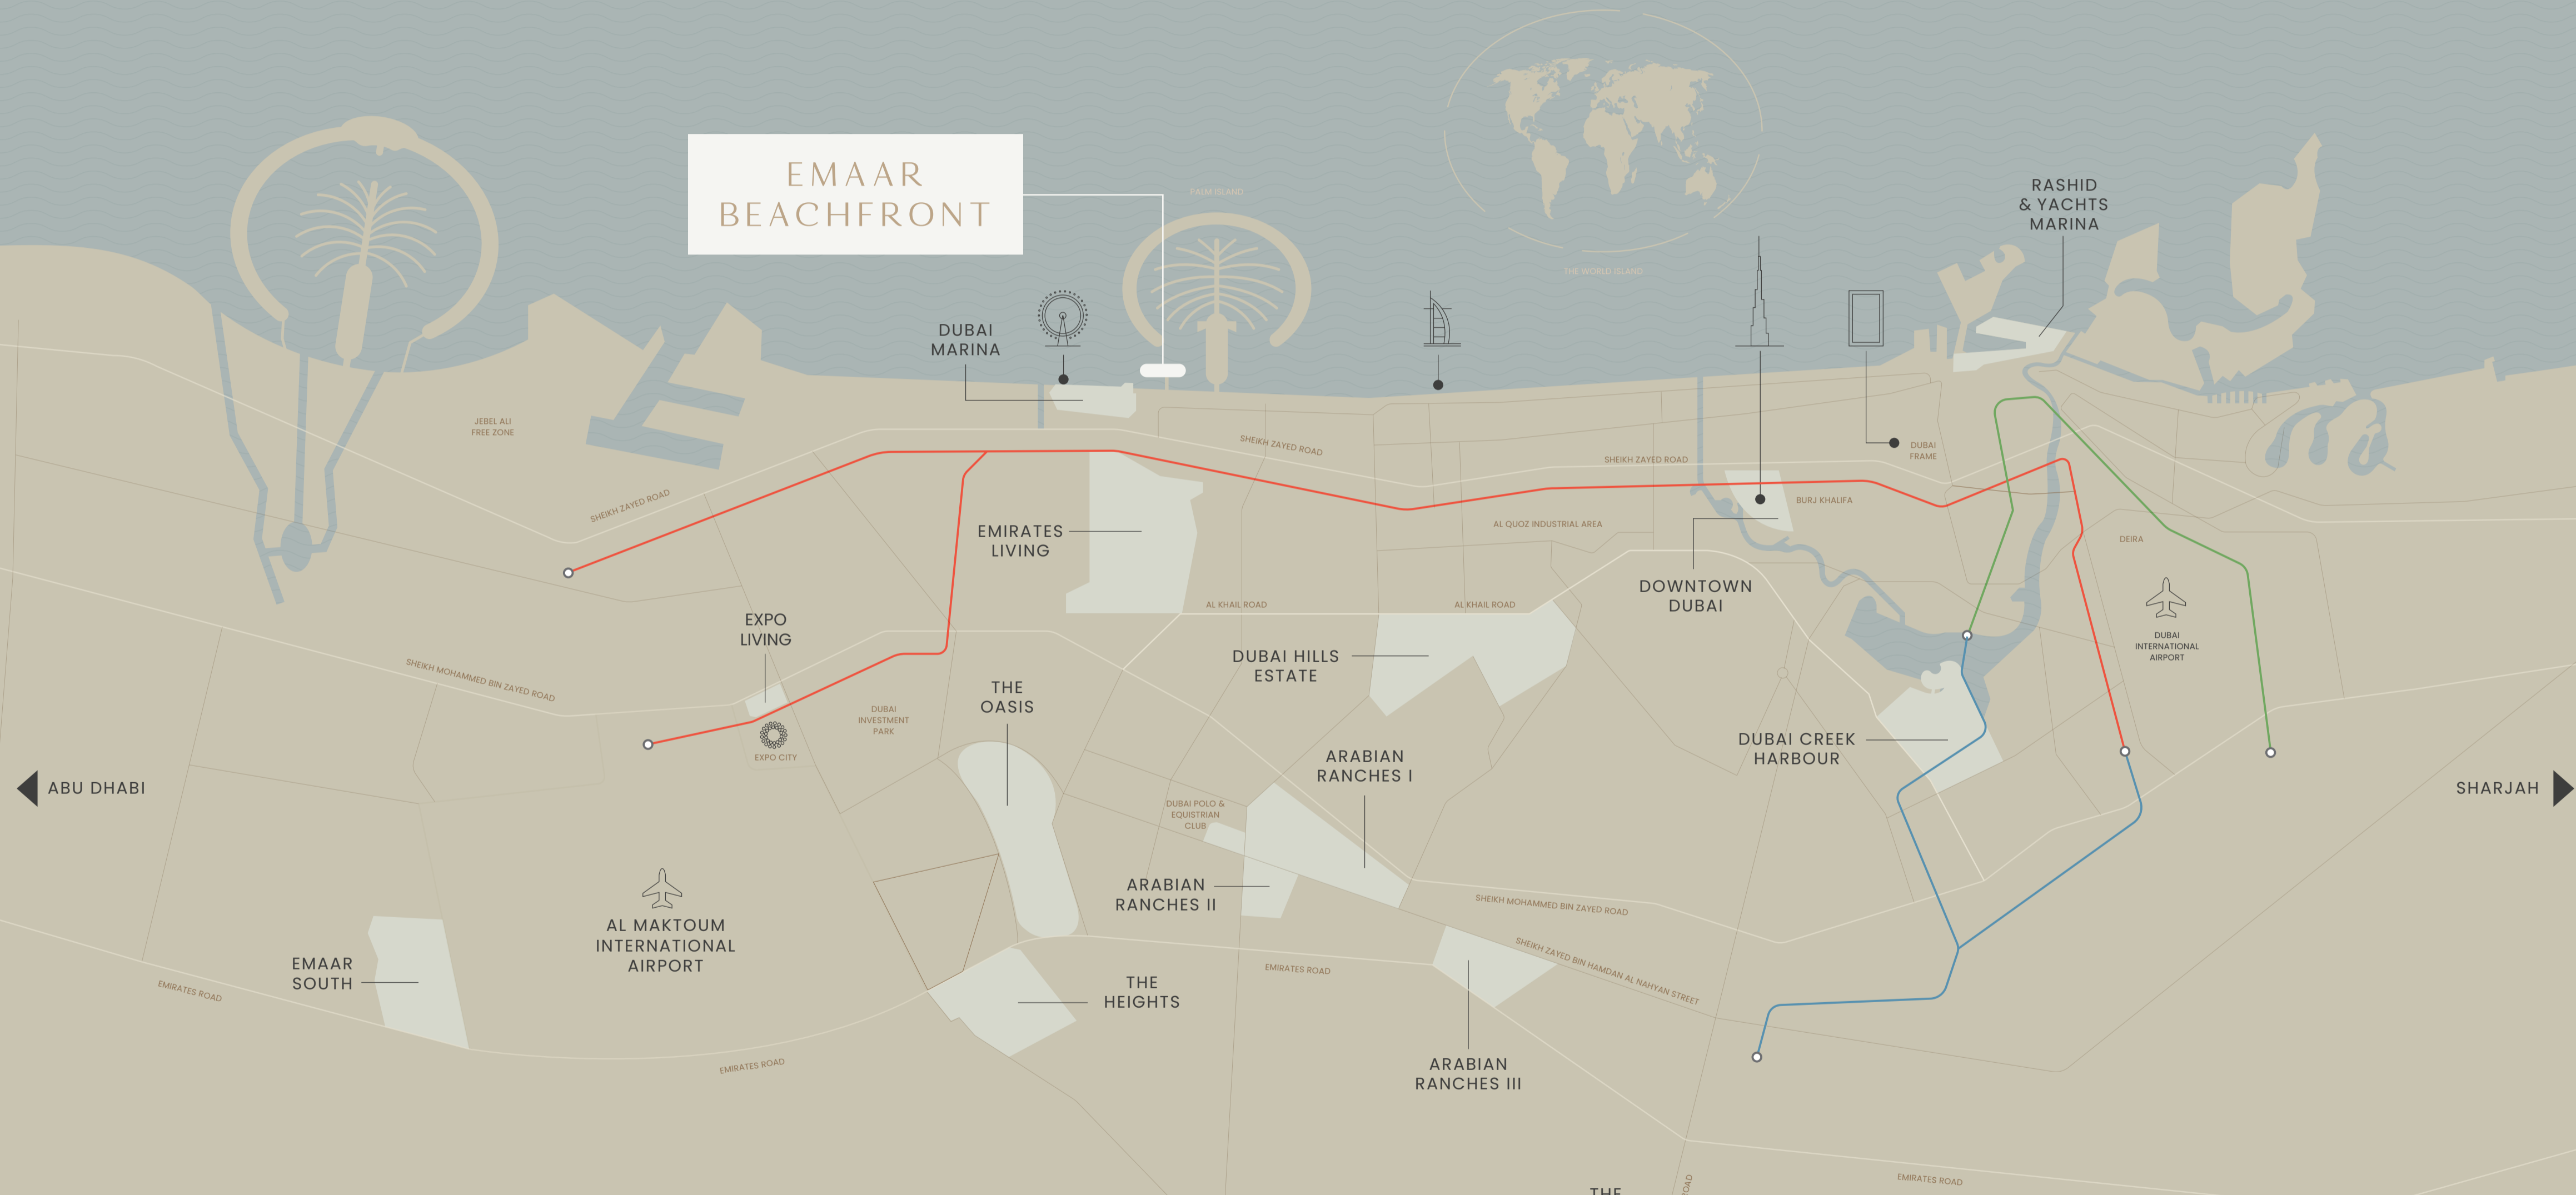

Life's hustle disappears as you embrace the essence of exquisite living – at the pinnacle of an exclusive retreat.

Welcoming
An Iconic Landmark

Assured Grandeur & Exclusivity

A motif of timeless luxury, The Bristol Luxury Hotels & Resorts at Emaar Beachfront embraces the tempo of the sea while connected to the rhythm of the city. Neighbouring Dubai's most iconic coastal locations, its breathtaking skyline views sweep across urban landmarks, from Dubai Marina, The Palm Island and, to the luminous ocean beyond.

An Exclusive Beachfront Location

EMAAR BEACHFRONT

05

Mins to Dubai Marina

05

Mins to Sheikh Zayed Road

15

Mins to Downtown Dubai

25

Mins to Dubai Intl. Airport

DUBAI METRO LINES

- RED LINE
- GREEN LINE
- FUTURE BLUE LINE

Your Elite Coastal Haven

1.5 KM of
Pristine Beach

Panoramic Views
of the Sea & Marina

Steps Away from
Marina & Yacht Club